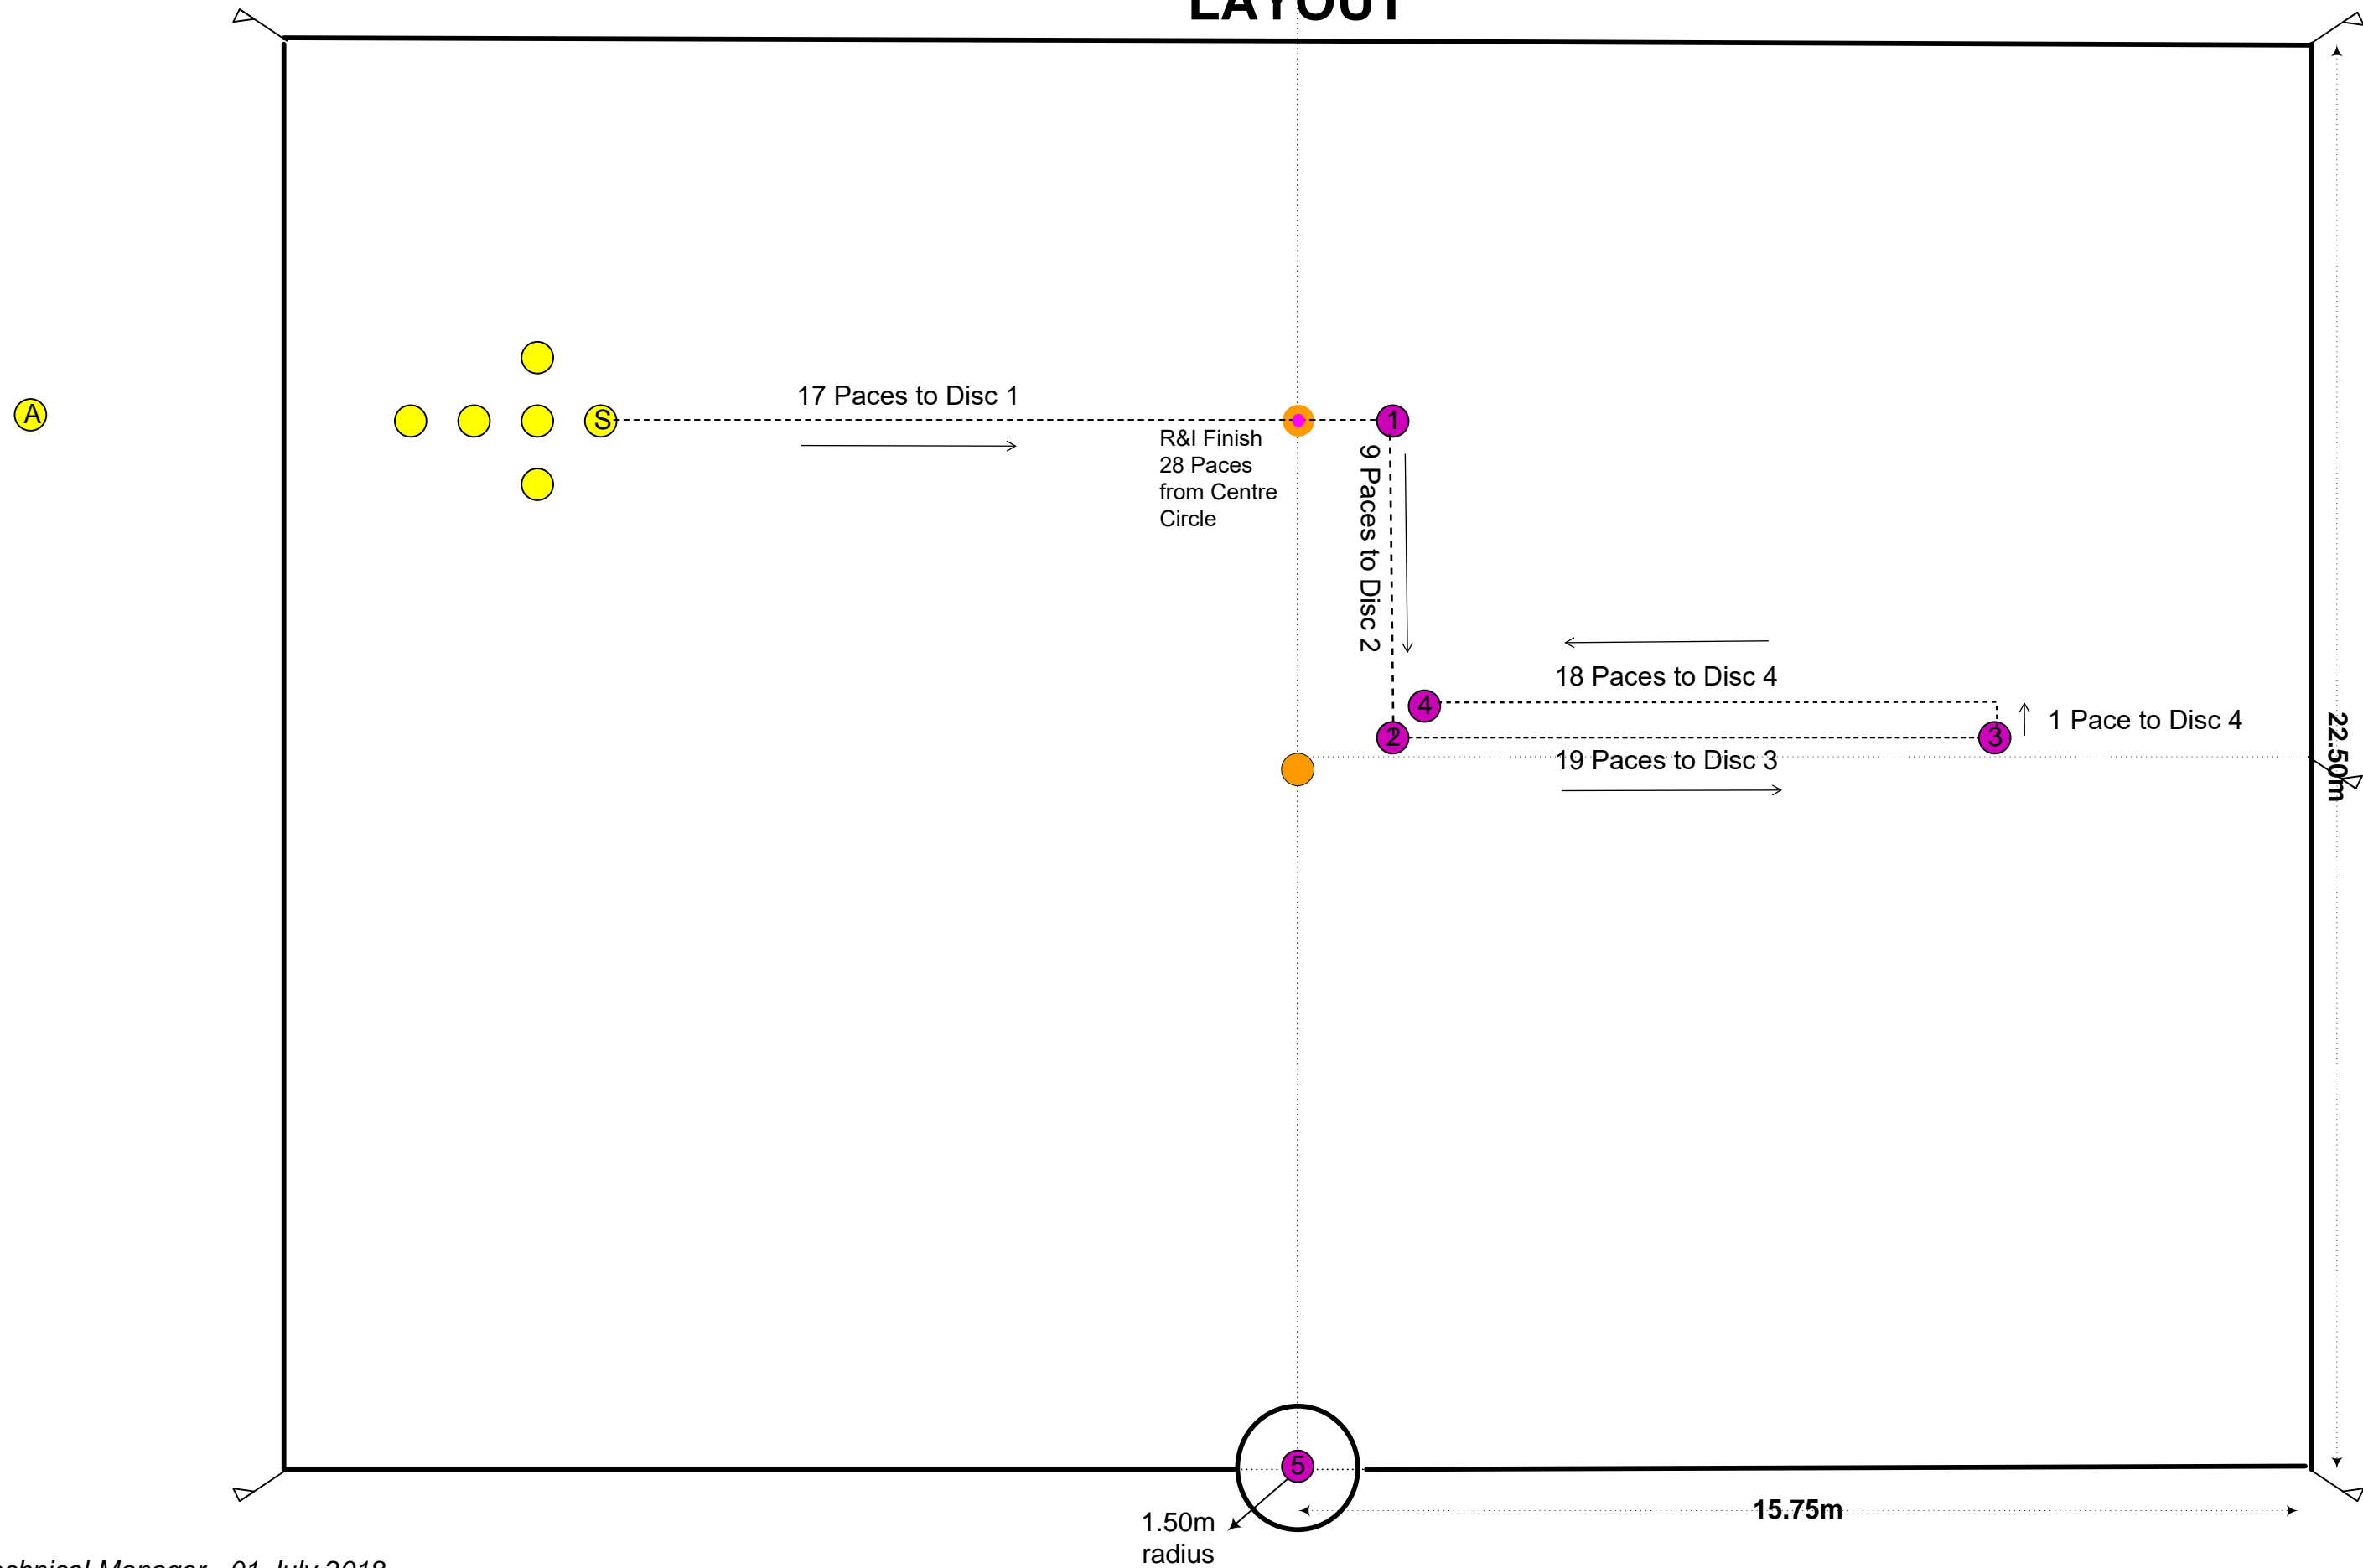

# INTRODUCTORY GRADE DISC LAYOUT