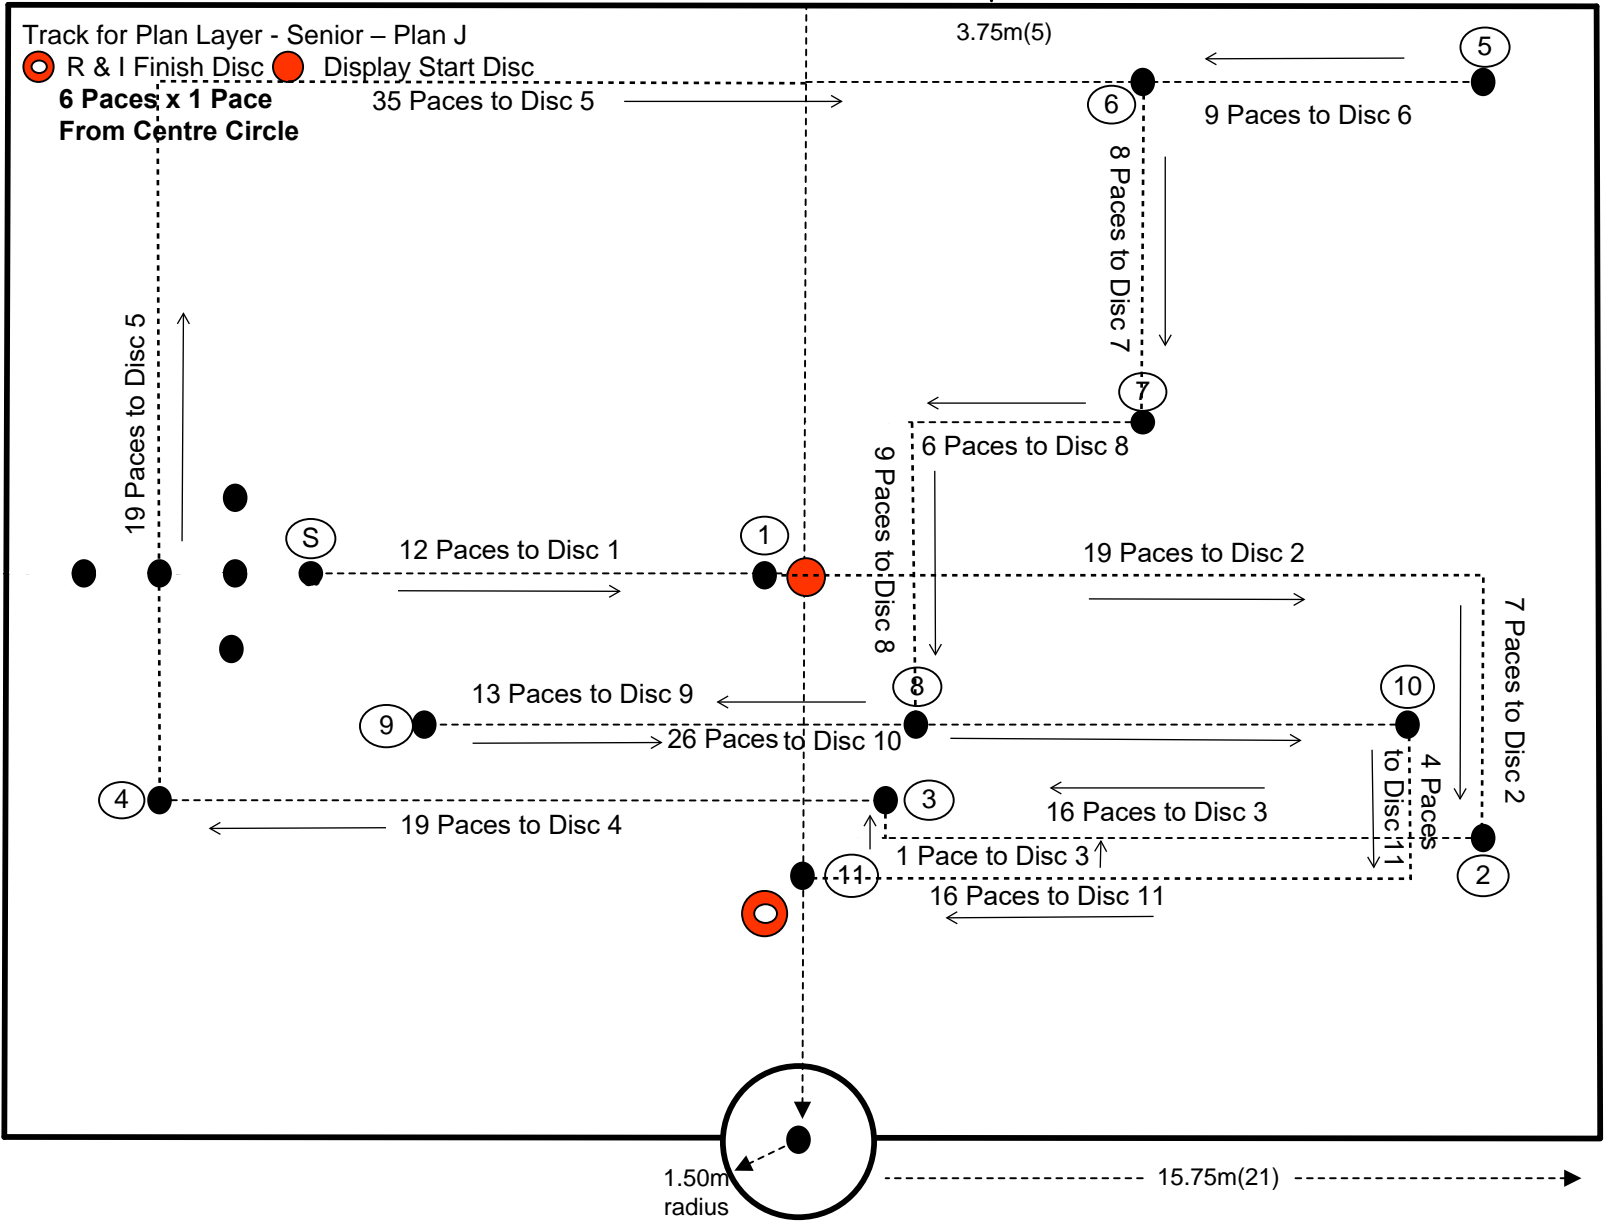

The logo features the word "MARCHING" in a large, bold, dark purple sans-serif font. Behind the letters, there is a faint, light purple graphic of a marching band. Below the word "MARCHING", the words "NEW ZEALAND" are written in a smaller, white, sans-serif font, centered within a solid orange rectangular bar. The entire logo is set against a light purple, trapezoidal background that tapers to the right.

MARCHING

NEW ZEALAND

Field Layout Sheets
ALL Grades 2024-2025

Figure 1 – Setting Out Requirements

MASTERS GRADE

MASTERS GRADE

SENIOR GRADE

SENIOR GRADE

UNDER 18 GRADE

Track for Plan Layer - Under 18 - Plan J

UNDER 18 GRADE

Track for Plan Layer - Under 18 - Plan J

UNDER 13 GRADE

Track for Plan Layer - Under 13 - Plan J

UNDER 13 GRADE

Track for Plan Layer - Under 13 - Plan J

Technical
Assembly
Disc
18.91m
(31)

R & I Finish Disc Display Start Disc

INTRODUCTORY GRADE DISC LAYOUT

INTRODUCTORY GRADE DISC LAYOUT