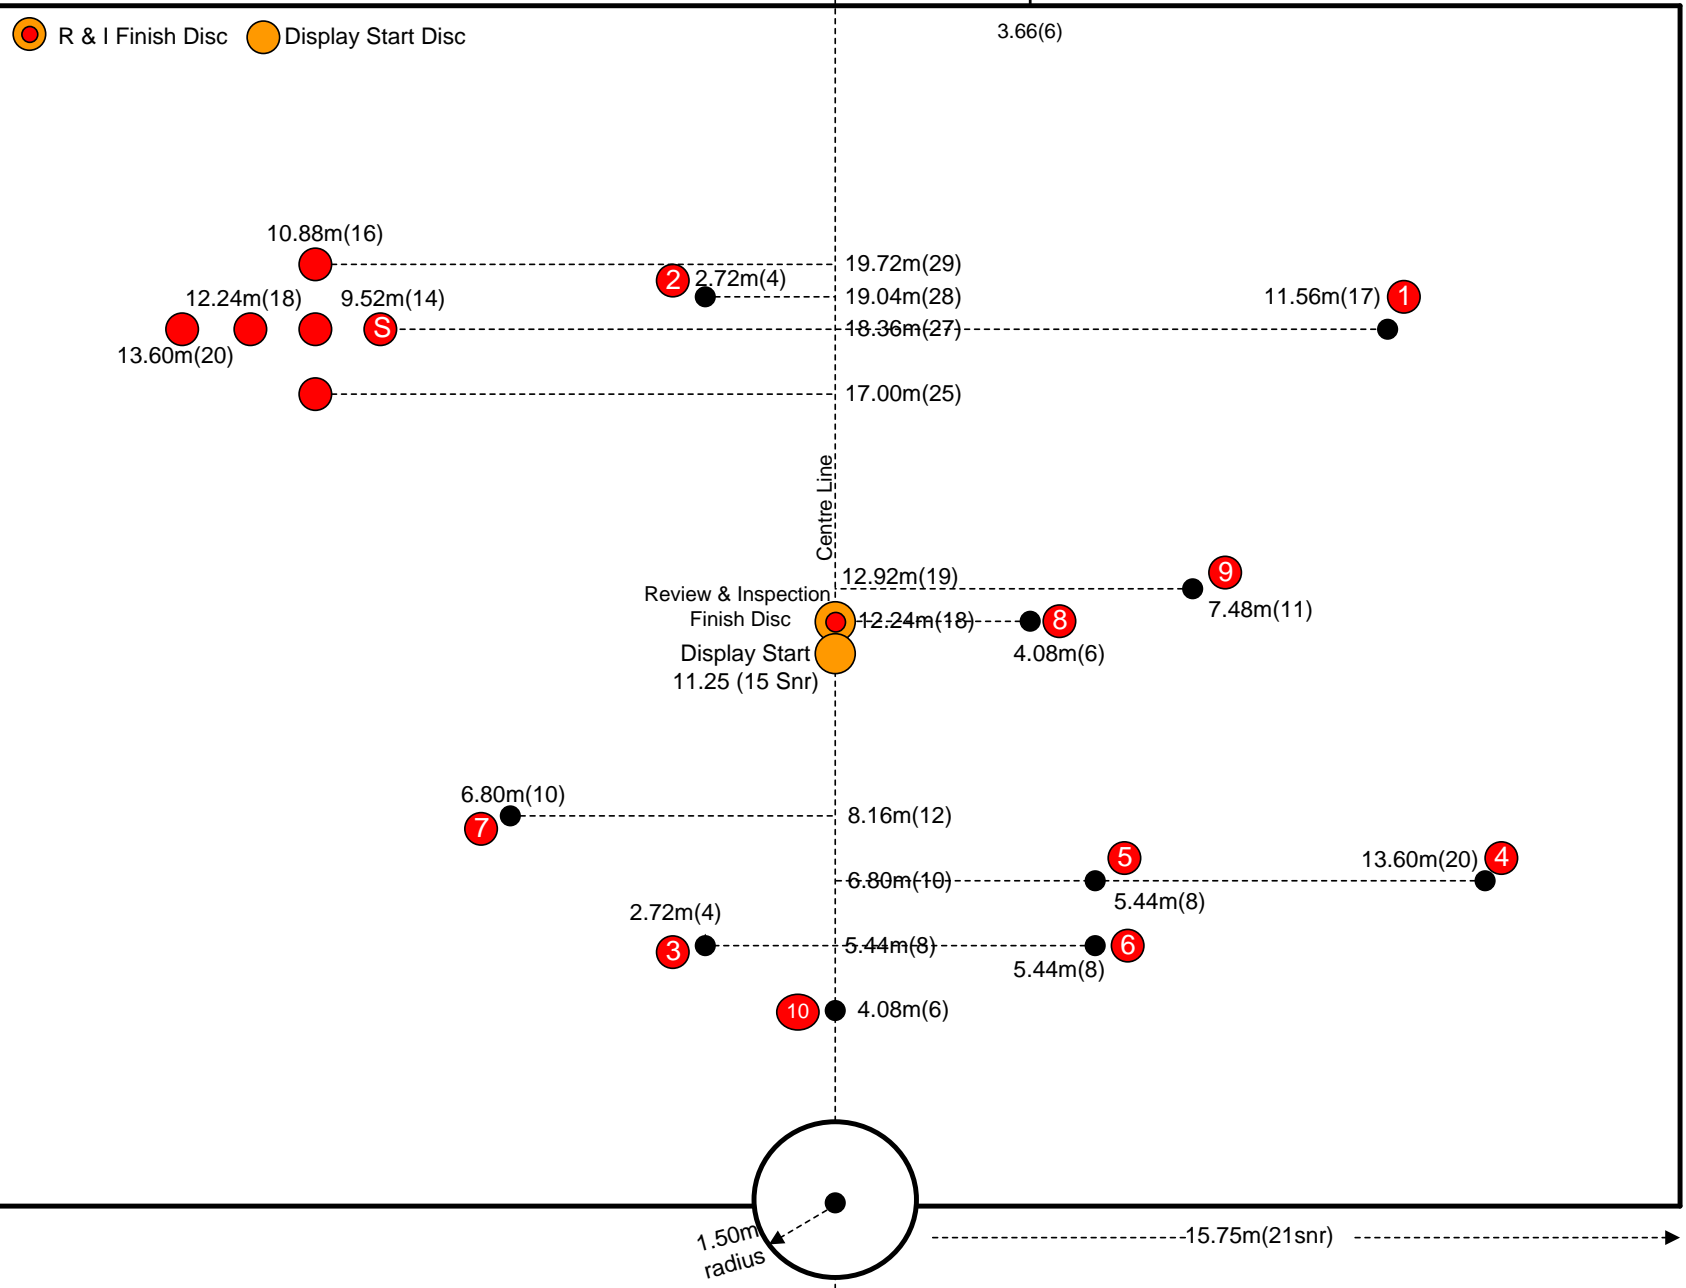

The logo features the word "MARCHING" in a large, bold, dark purple sans-serif font. Behind the letters, there is a faint, light purple graphic of a marching band. Below the word "MARCHING", the words "NEW ZEALAND" are written in a smaller, white, sans-serif font, centered within a solid orange rectangular bar. The entire logo is set against a light purple, trapezoidal background that tapers to the right.

MARCHING

NEW ZEALAND

Field Layout Sheets
ALL Grades 2024-2025

Figure 1 – Setting Out Requirements

MASTERS GRADE

MASTERS GRADE

SENIOR GRADE

SENIOR GRADE

UNDER 18 GRADE

Track for Plan Layer - Under 18 - Plan J

UNDER 18 GRADE

Track for Plan Layer - Under 18 - Plan J

UNDER 13 GRADE

Track for Plan Layer - Under 13 - Plan J

UNDER 13 GRADE

Track for Plan Layer - Under 13 - Plan J

Technical
Assembly
Disc
18.91m
(31)

R & I Finish Disc Display Start Disc

INTRODUCTORY GRADE DISC LAYOUT

INTRODUCTORY GRADE DISC LAYOUT