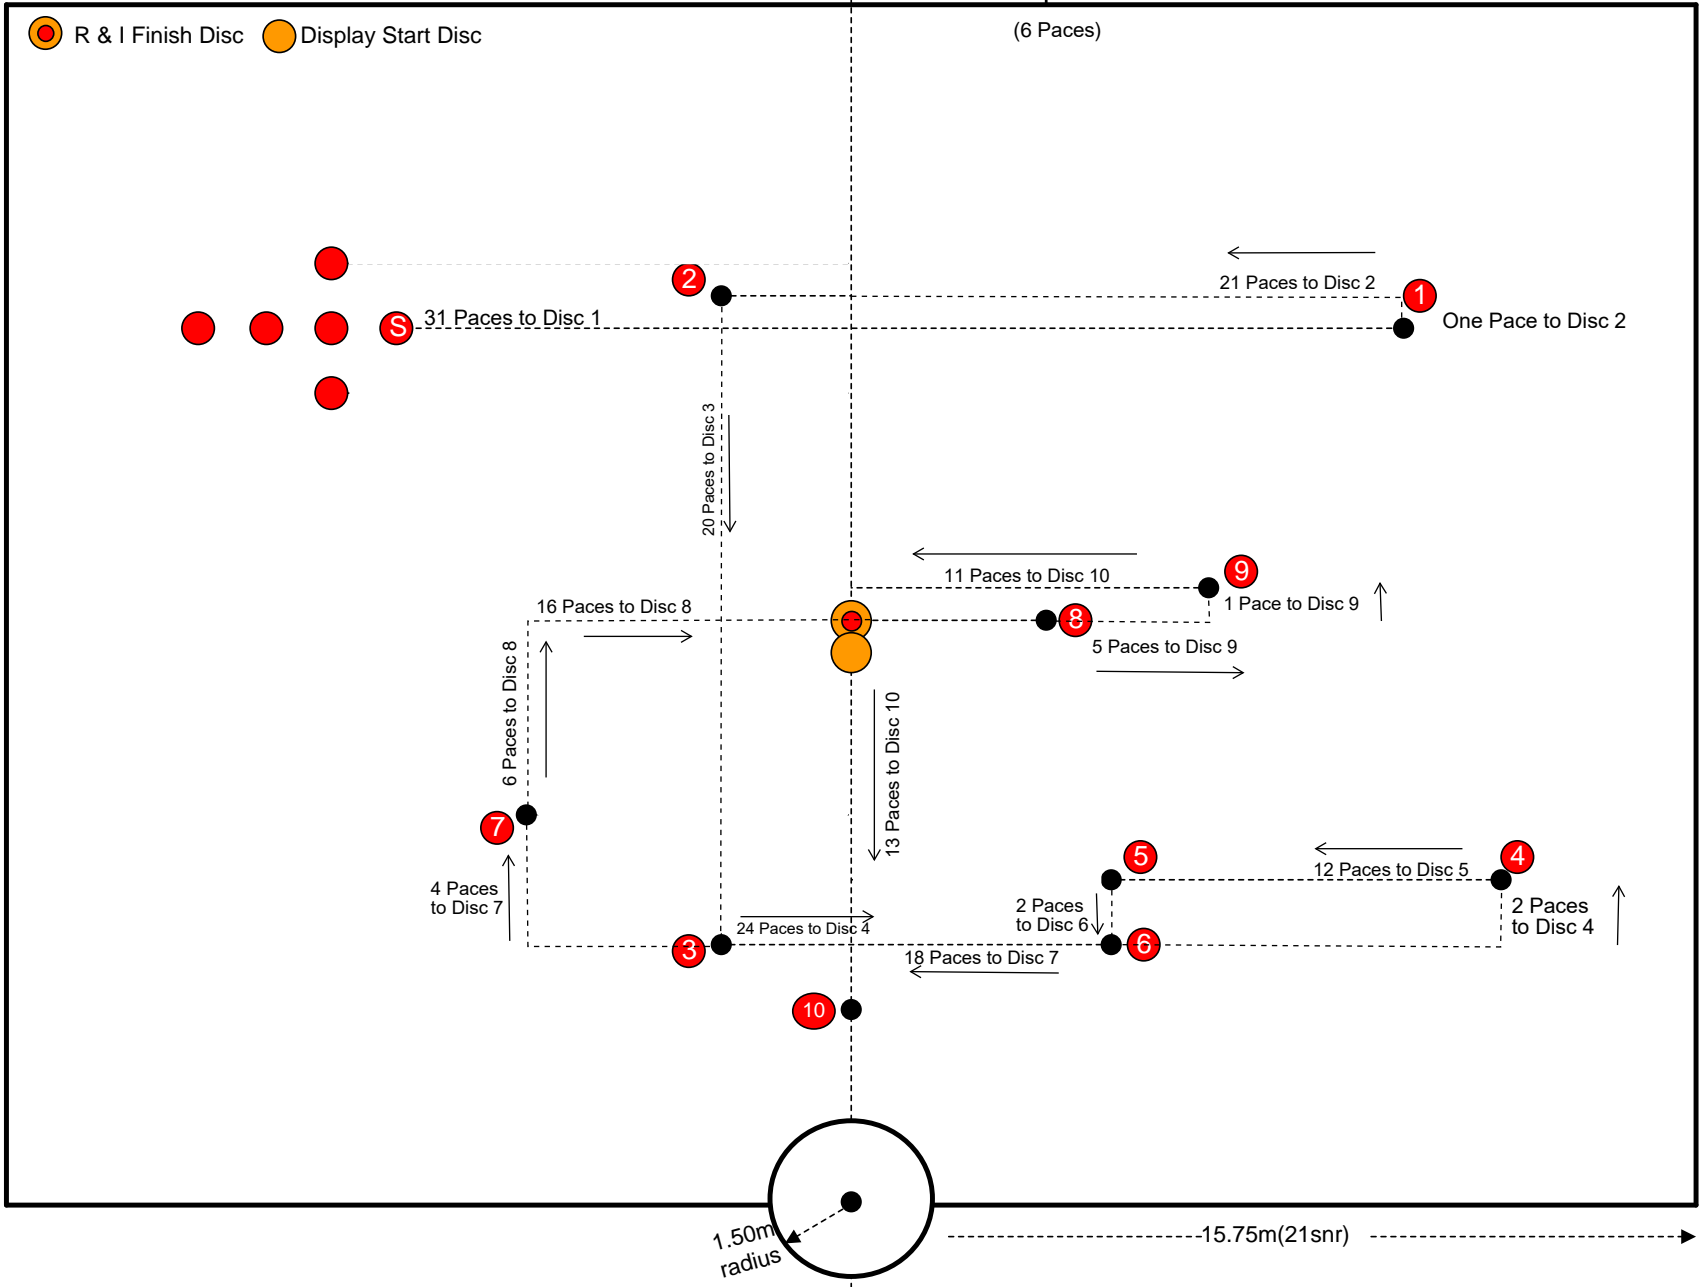

The logo features the word "MARCHING" in a large, bold, dark purple sans-serif font. Behind the letters, there is a faint, light purple graphic of a marching band. Below the word "MARCHING", the words "NEW ZEALAND" are written in a smaller, white, sans-serif font, centered within a solid orange rectangular bar. The entire logo is set against a light purple, trapezoidal background that tapers to the right.

MARCHING

NEW ZEALAND

Field Layout Sheets
ALL Grades 2024-2025

Figure 1 – Setting Out Requirements

MASTERS GRADE

MASTERS GRADE

SENIOR GRADE

SENIOR GRADE

UNDER 18 GRADE

Track for Plan Layer - Under 18 - Plan J

UNDER 18 GRADE

Track for Plan Layer - Under 18 - Plan J

UNDER 13 GRADE

Track for Plan Layer - Under 13 - Plan J

UNDER 13 GRADE

Track for Plan Layer - Under 13 - Plan J

Technical
Assembly
Disc
18.91m
(31)

R & I Finish Disc Display Start Disc

INTRODUCTORY GRADE DISC LAYOUT

INTRODUCTORY GRADE DISC LAYOUT