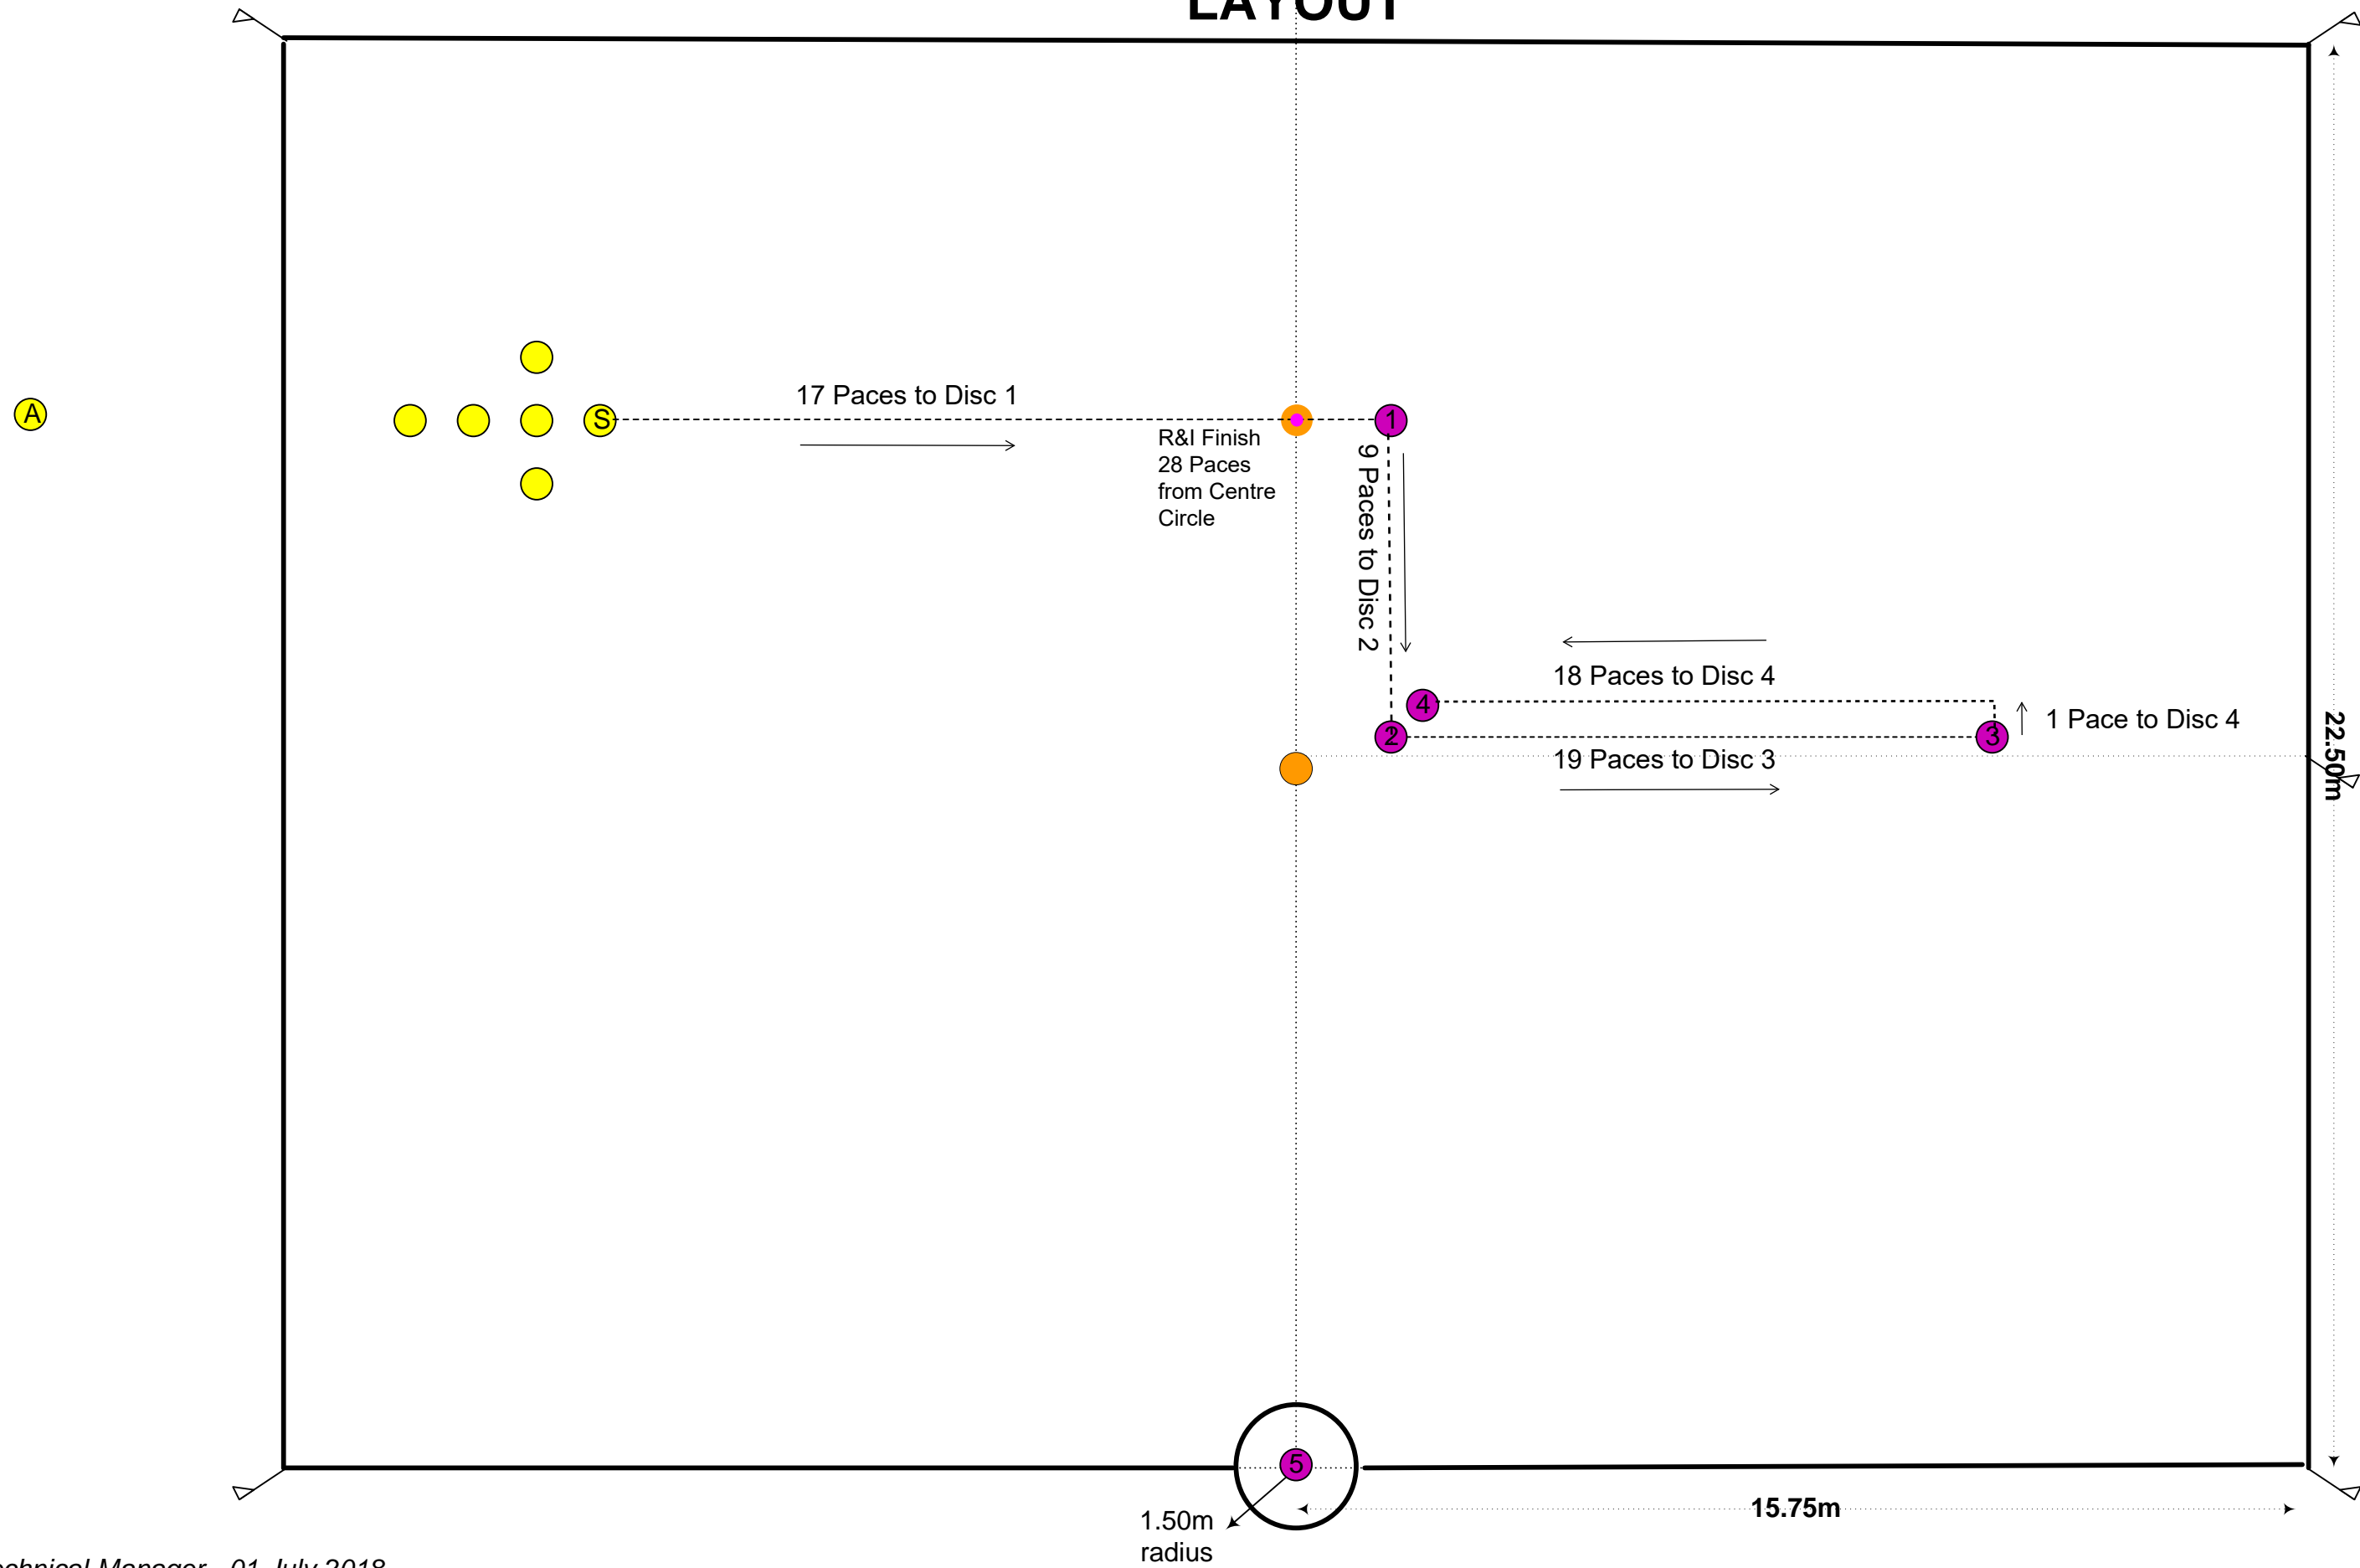

The logo features the word "MARCHING" in a large, bold, dark purple sans-serif font. Behind the letters, there is a faint, light purple graphic of a marching band. Below the word "MARCHING", the words "NEW ZEALAND" are written in a smaller, white, sans-serif font, centered within a solid orange rectangular bar. The entire logo is set against a light purple, trapezoidal background that tapers to the right.

MARCHING

NEW ZEALAND

Field Layout Sheets
ALL Grades 2024-2025

Figure 1 – Setting Out Requirements

MASTERS GRADE

MASTERS GRADE

SENIOR GRADE

SENIOR GRADE

UNDER 18 GRADE

Track for Plan Layer - Under 18 - Plan J

UNDER 18 GRADE

Track for Plan Layer - Under 18 - Plan J

UNDER 13 GRADE

Track for Plan Layer - Under 13 - Plan J

UNDER 13 GRADE

Track for Plan Layer - Under 13 - Plan J

Technical
Assembly
Disc
18.91m
(31)

R & I Finish Disc Display Start Disc

INTRODUCTORY GRADE DISC LAYOUT

INTRODUCTORY GRADE DISC LAYOUT