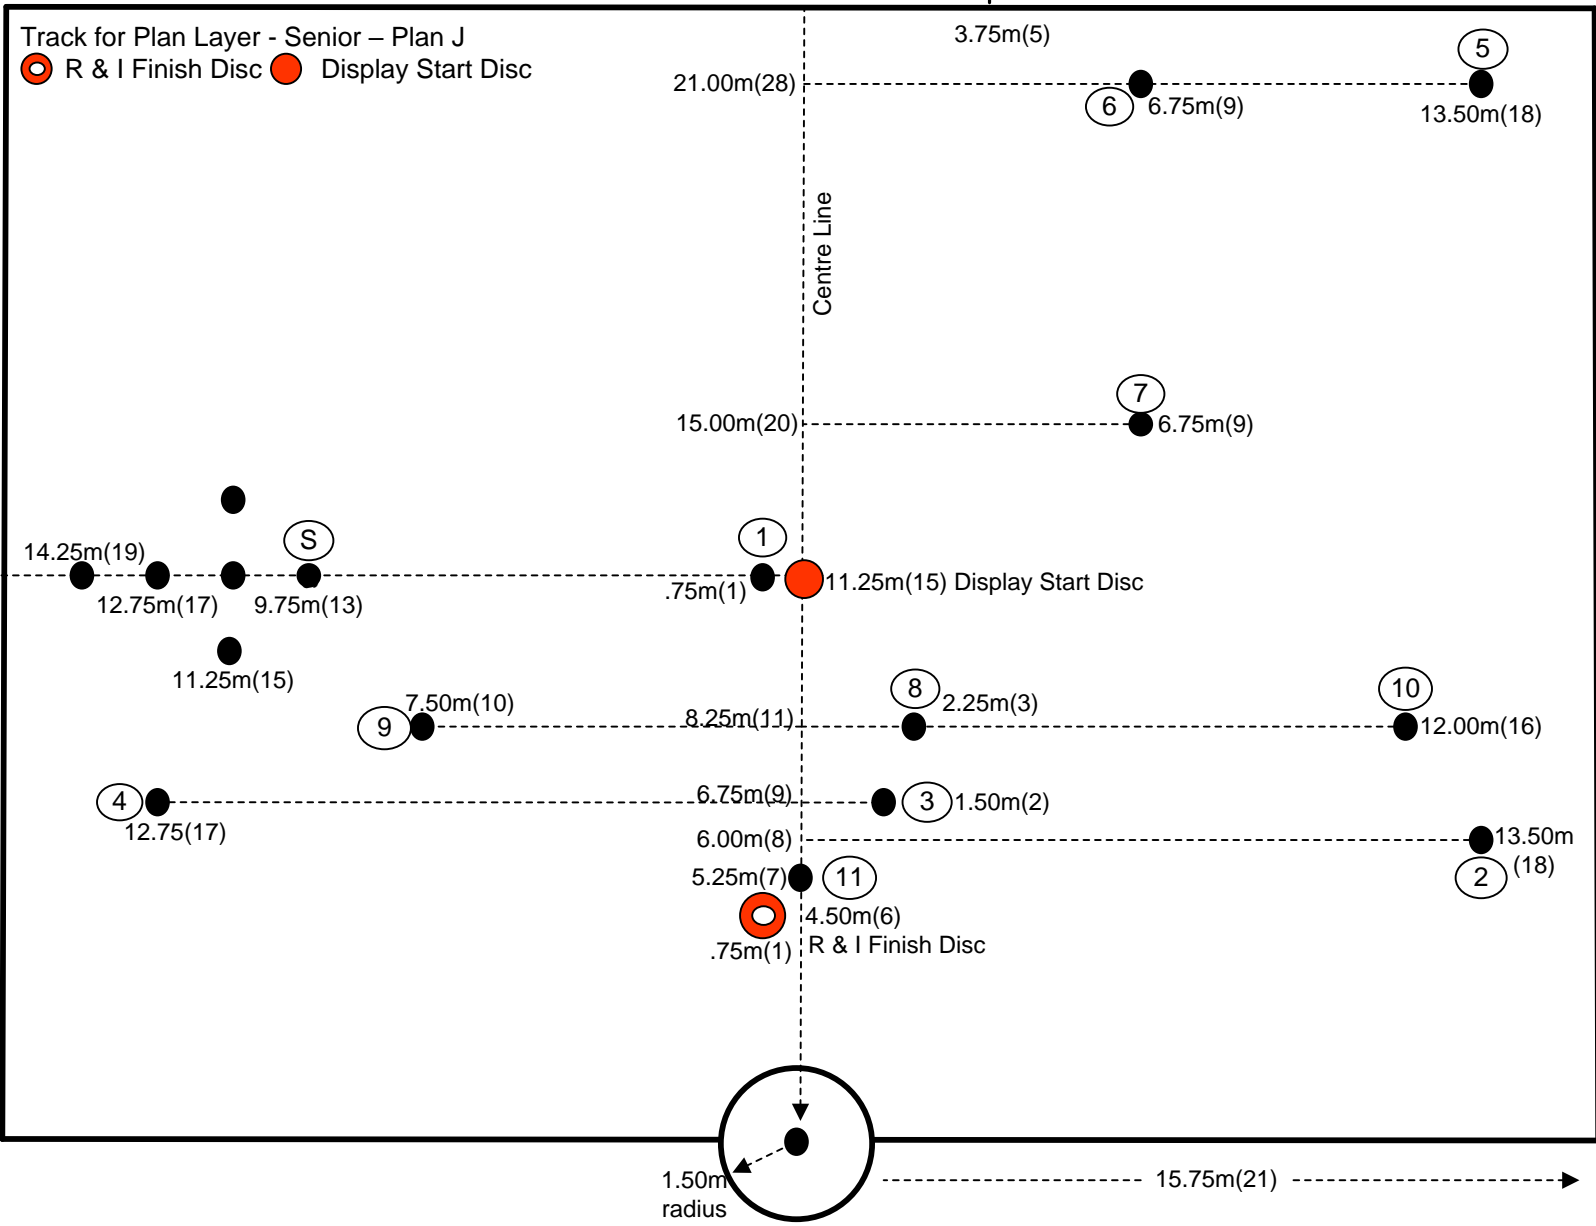

The logo features the word "MARCHING" in a large, bold, dark purple sans-serif font. Behind the letters, there is a faint, light purple graphic of a marching band. Below the word "MARCHING", the words "NEW ZEALAND" are written in a smaller, white, sans-serif font, centered within a solid orange rectangular bar. The entire logo is set against a light purple, trapezoidal background that tapers to the right.

MARCHING

NEW ZEALAND

Field Layout Sheets
ALL Grades 2024-2025

Figure 1 – Setting Out Requirements

MASTERS GRADE

MASTERS GRADE

SENIOR GRADE

SENIOR GRADE

UNDER 18 GRADE

Track for Plan Layer - Under 18 - Plan J

UNDER 18 GRADE

Track for Plan Layer - Under 18 - Plan J

UNDER 13 GRADE

Track for Plan Layer - Under 13 - Plan J

UNDER 13 GRADE

Track for Plan Layer - Under 13 - Plan J

Technical
Assembly
Disc
18.91m
(31)

R & I Finish Disc Display Start Disc

INTRODUCTORY GRADE DISC LAYOUT

INTRODUCTORY GRADE DISC LAYOUT