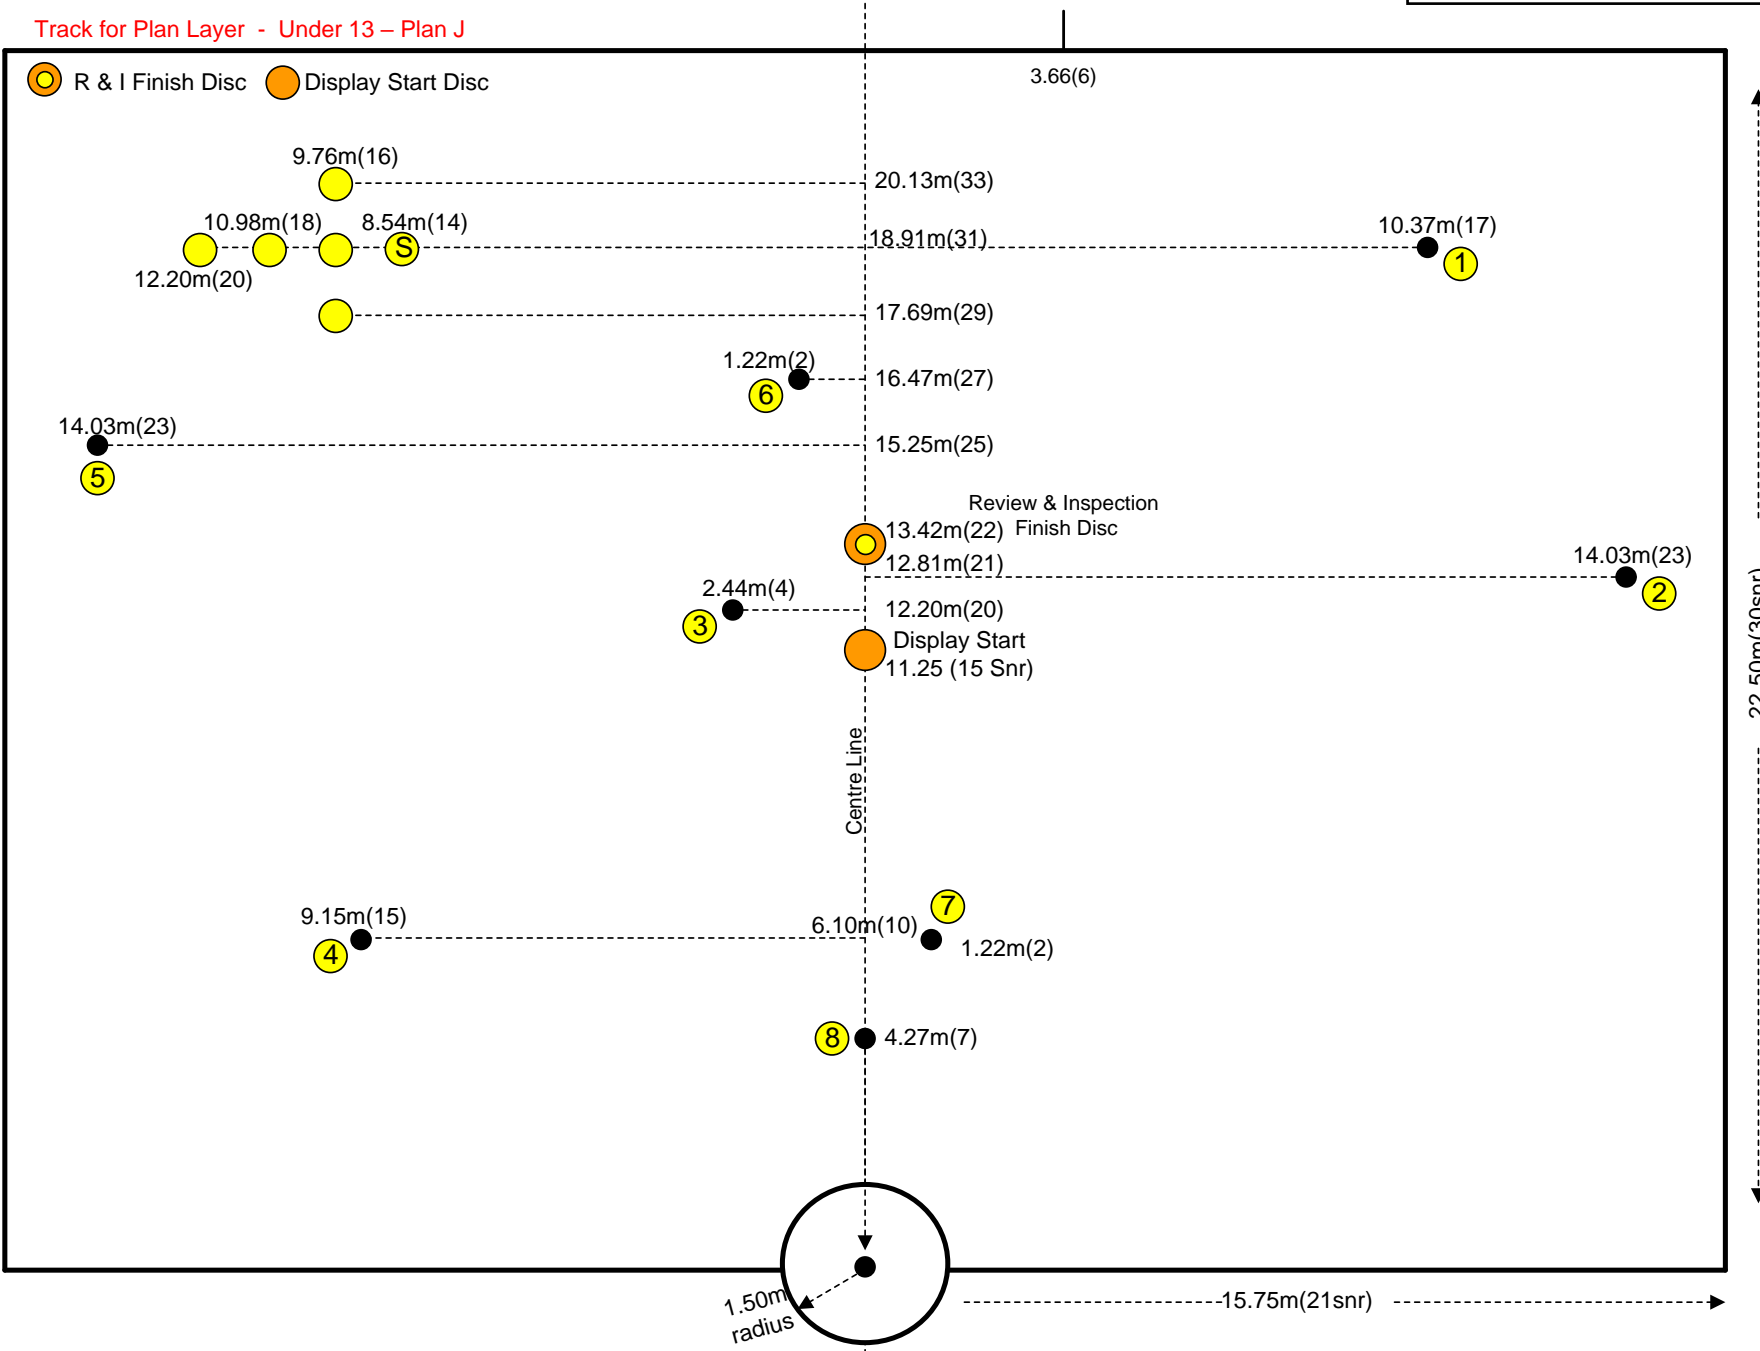

The logo features the word "MARCHING" in a large, bold, dark purple sans-serif font. Behind the letters, there is a faint, light purple graphic of a marching band. Below the word "MARCHING", the words "NEW ZEALAND" are written in a smaller, white, sans-serif font, centered within a solid orange rectangular bar. The entire logo is set against a light purple, trapezoidal background that tapers to the right.

MARCHING

NEW ZEALAND

Field Layout Sheets
ALL Grades 2024-2025

Figure 1 – Setting Out Requirements

MASTERS GRADE

MASTERS GRADE

SENIOR GRADE

SENIOR GRADE

UNDER 18 GRADE

Track for Plan Layer - Under 18 - Plan J

UNDER 18 GRADE

Track for Plan Layer - Under 18 - Plan J

UNDER 13 GRADE

Track for Plan Layer - Under 13 - Plan J

UNDER 13 GRADE

Track for Plan Layer - Under 13 - Plan J

Technical
Assembly
Disc
18.91m
(31)

R & I Finish Disc Display Start Disc

INTRODUCTORY GRADE DISC LAYOUT

INTRODUCTORY GRADE DISC LAYOUT