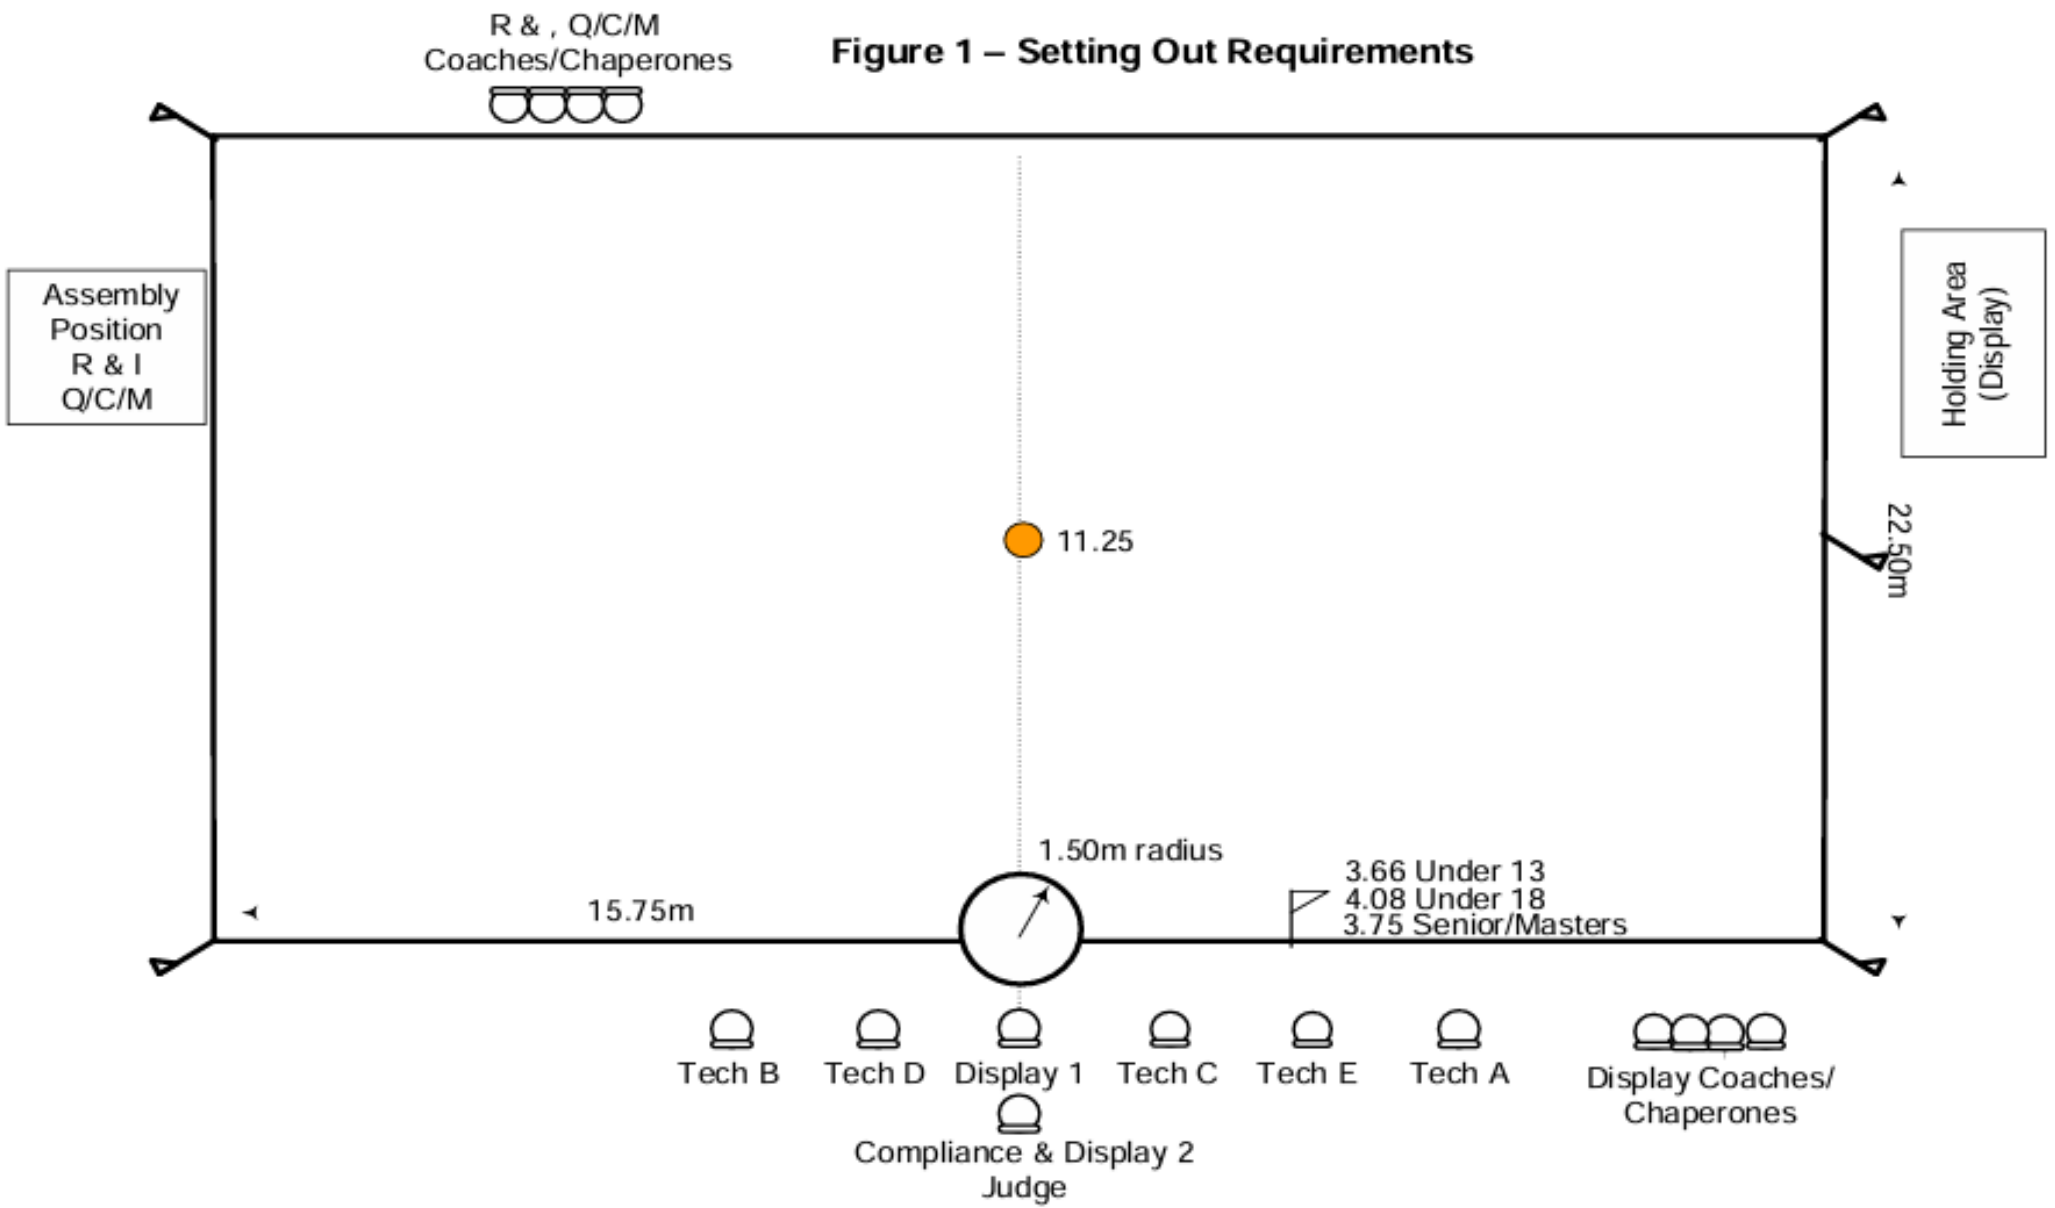

The logo features the word "MARCHING" in a large, bold, dark purple sans-serif font. Behind the letters, there is a faint, light purple graphic of a marching band. Below the word "MARCHING", the words "NEW ZEALAND" are written in a smaller, white, sans-serif font, centered within a solid orange rectangular bar. The entire logo is set against a light purple, trapezoidal background that tapers to the right.

MARCHING

NEW ZEALAND

Field Layout Sheets
ALL Grades 2024-2025

Figure 1 – Setting Out Requirements

MASTERS GRADE

MASTERS GRADE

SENIOR GRADE

SENIOR GRADE

UNDER 18 GRADE

Track for Plan Layer - Under 18 - Plan J

UNDER 18 GRADE

Track for Plan Layer - Under 18 - Plan J

UNDER 13 GRADE

Track for Plan Layer - Under 13 - Plan J

UNDER 13 GRADE

Track for Plan Layer - Under 13 - Plan J

Technical
Assembly
Disc
18.91m
(31)

R & I Finish Disc Display Start Disc

INTRODUCTORY GRADE DISC LAYOUT

INTRODUCTORY GRADE DISC LAYOUT