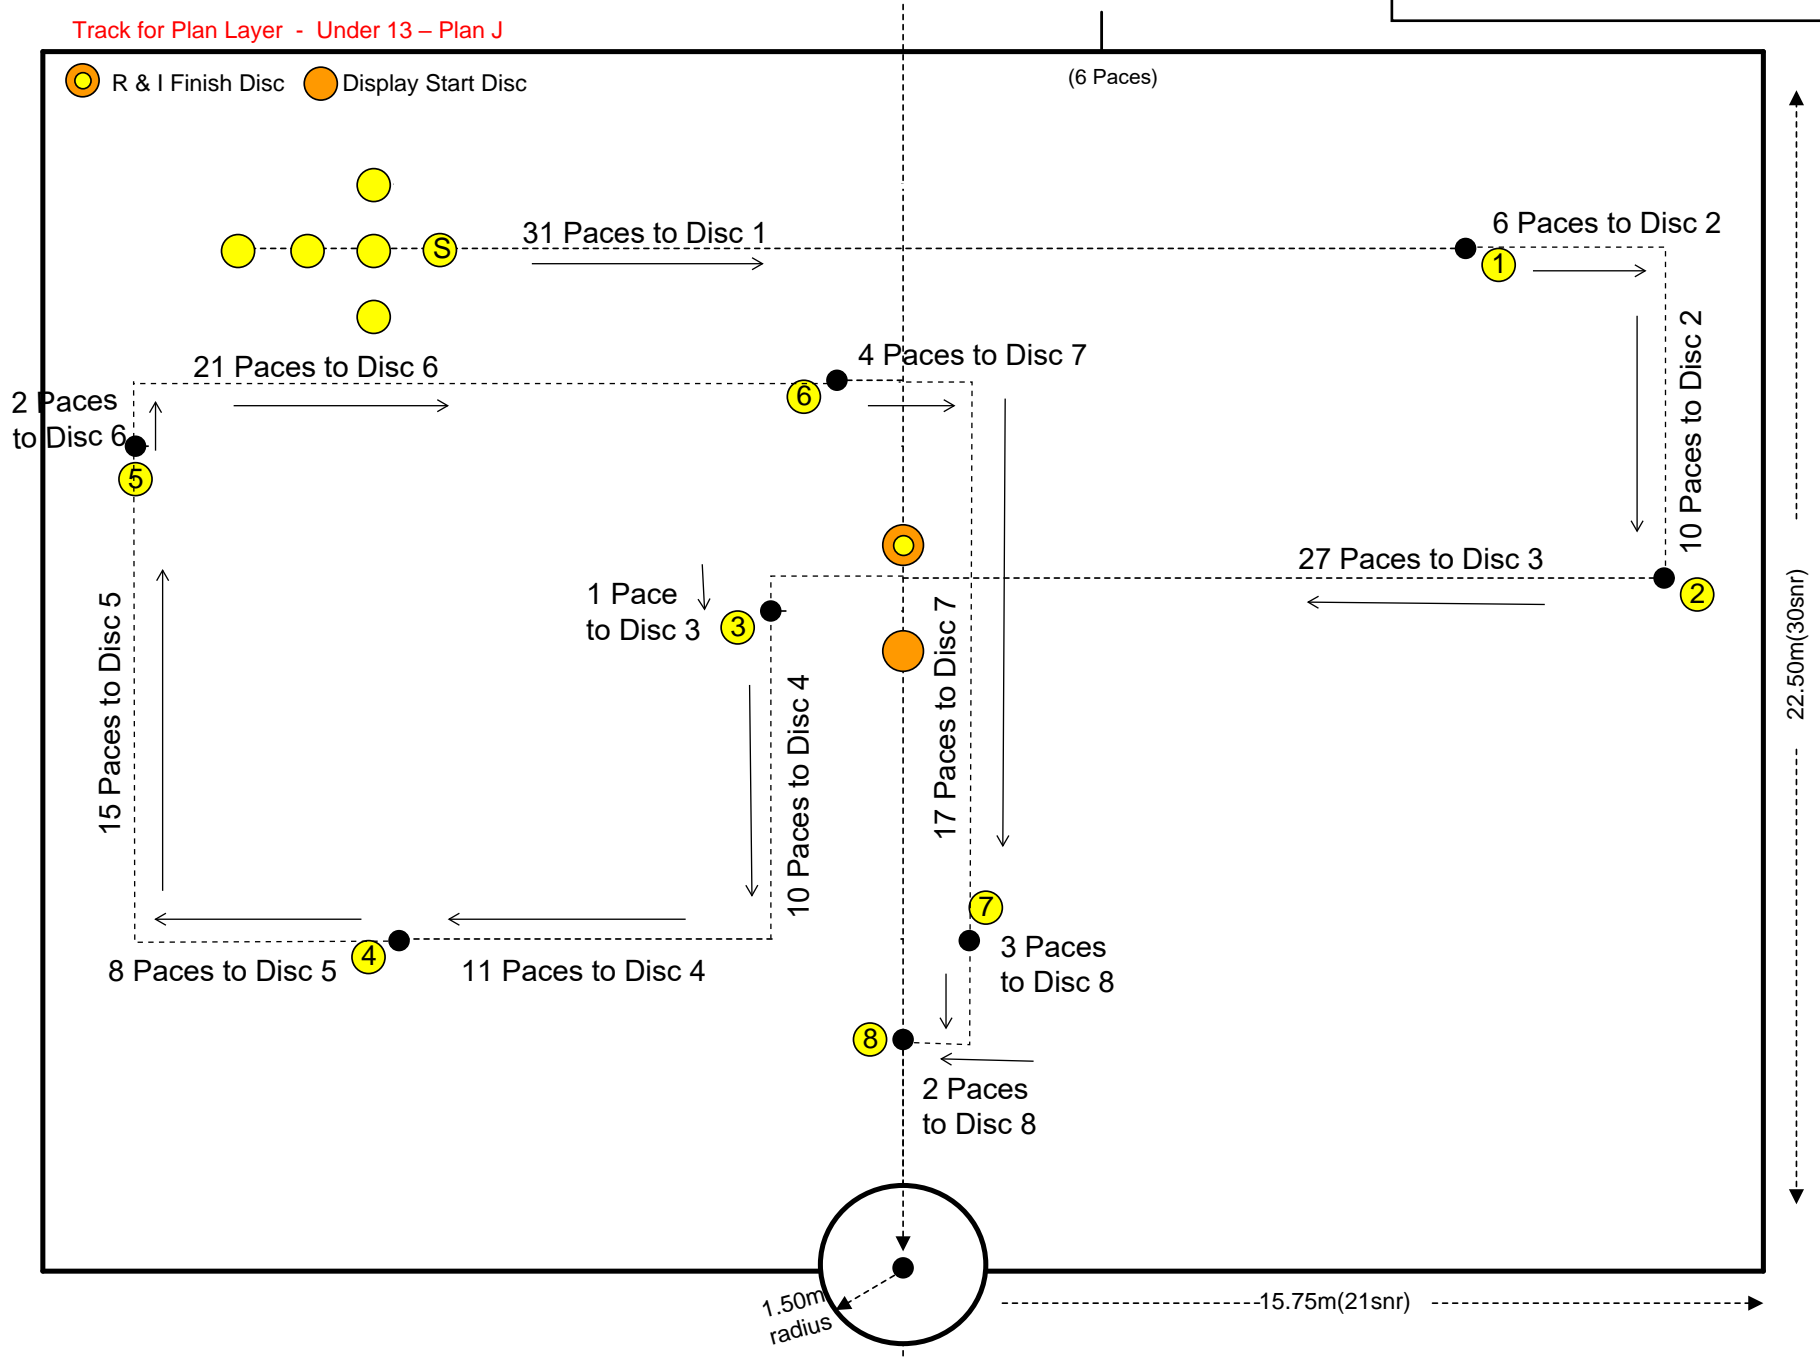

The logo features the word "MARCHING" in a large, bold, dark purple sans-serif font. Behind the letters, there is a faint, light purple graphic of a marching band. Below the word "MARCHING", the words "NEW ZEALAND" are written in a smaller, white, sans-serif font, centered within a solid orange rectangular bar. The entire logo is set against a light purple, trapezoidal background that tapers to the right.

MARCHING

NEW ZEALAND

Field Layout Sheets
ALL Grades 2024-2025

Figure 1 – Setting Out Requirements

MASTERS GRADE

MASTERS GRADE

SENIOR GRADE

SENIOR GRADE

UNDER 18 GRADE

Track for Plan Layer - Under 18 - Plan J

UNDER 18 GRADE

Track for Plan Layer - Under 18 - Plan J

UNDER 13 GRADE

Track for Plan Layer - Under 13 - Plan J

UNDER 13 GRADE

Track for Plan Layer - Under 13 - Plan J

Technical
Assembly
Disc
18.91m
(31)

R & I Finish Disc Display Start Disc

INTRODUCTORY GRADE DISC LAYOUT

INTRODUCTORY GRADE DISC LAYOUT