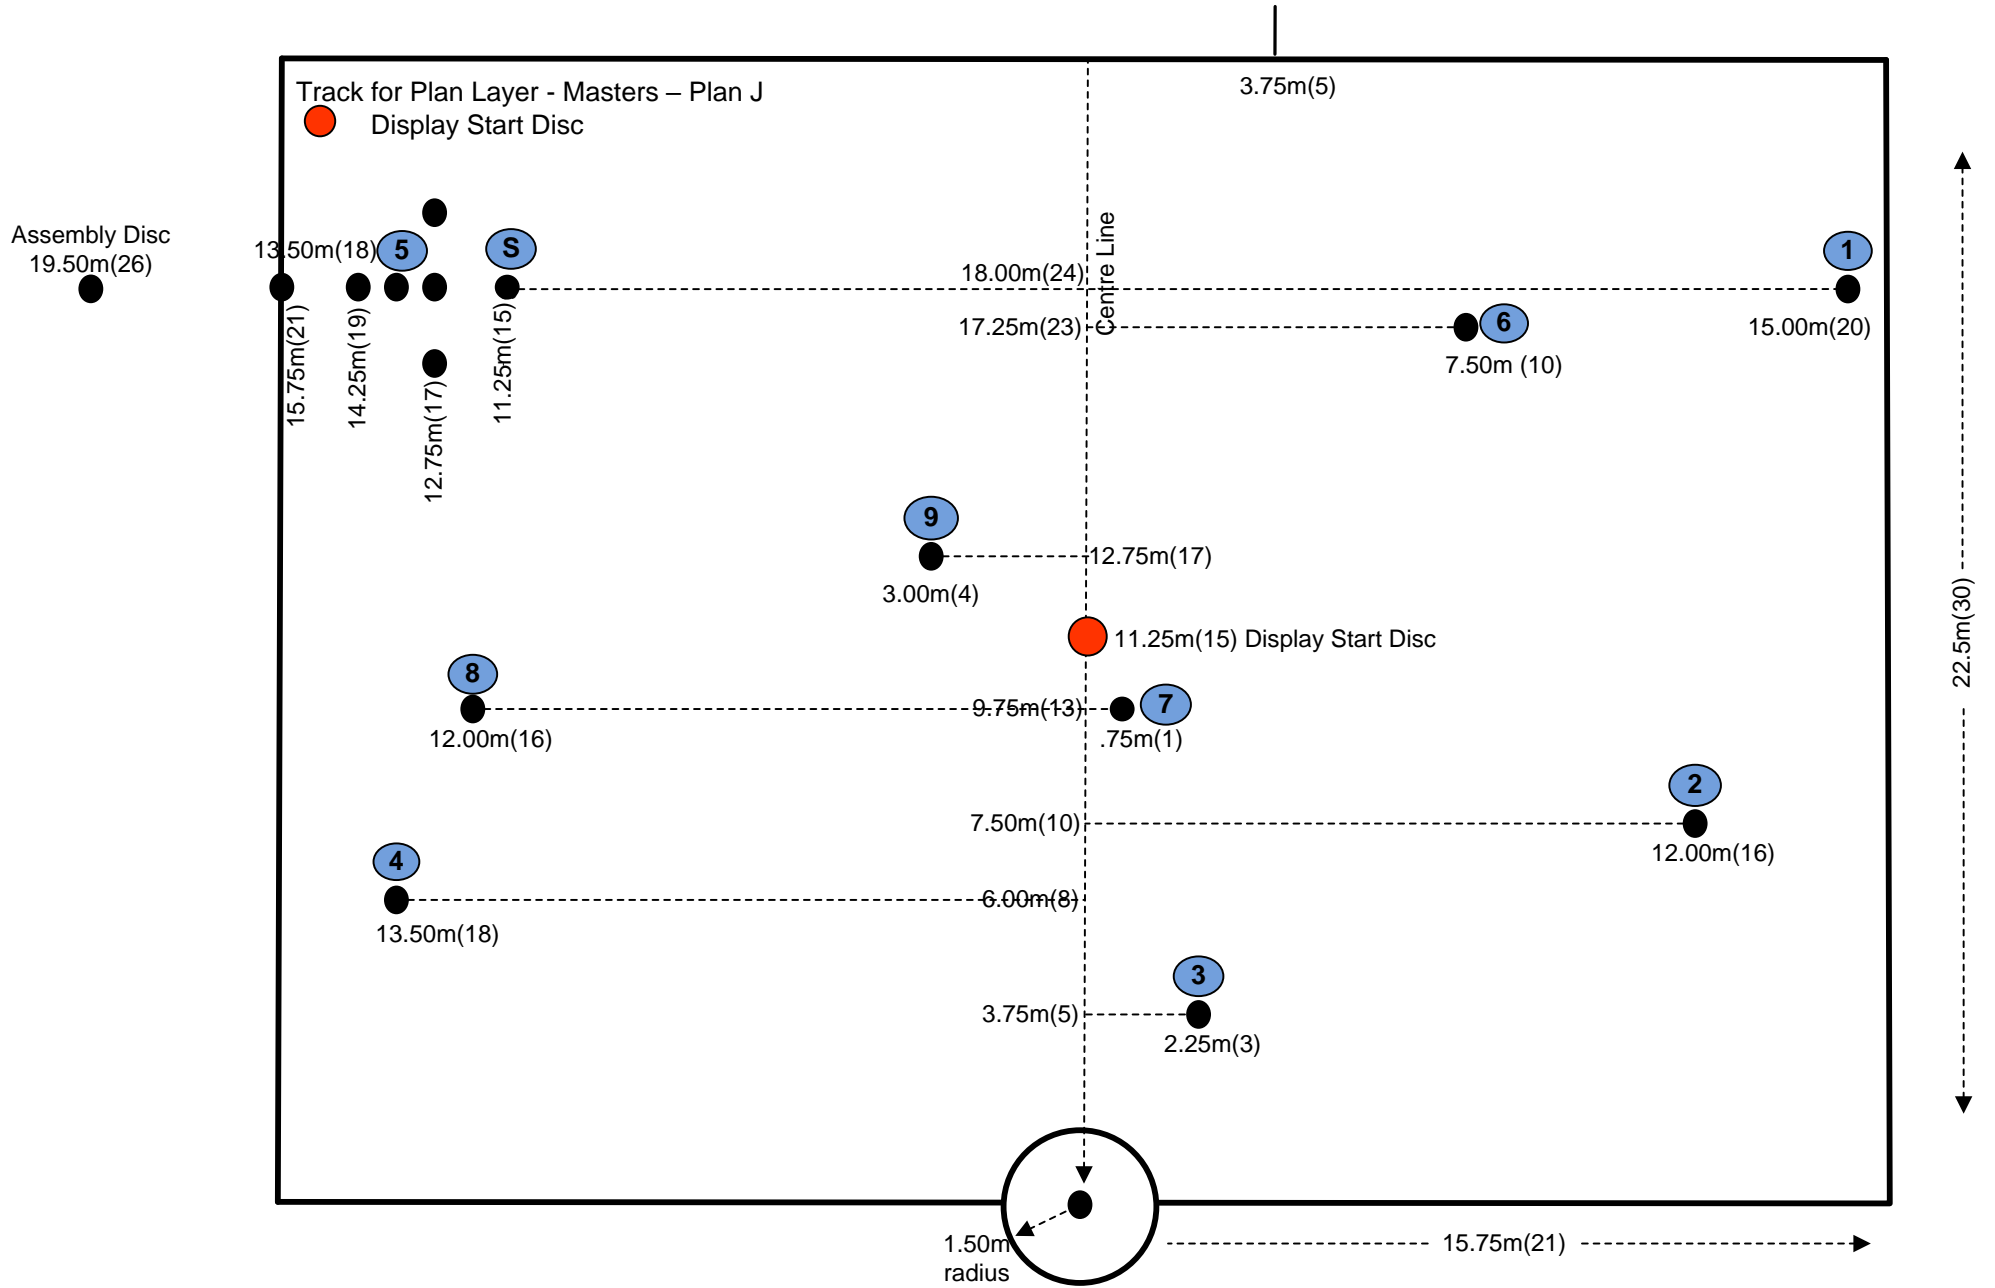

The logo features the word "MARCHING" in a large, bold, dark purple sans-serif font. Behind the letters, there is a faint, light purple graphic of a marching band. Below the word "MARCHING", the words "NEW ZEALAND" are written in a smaller, white, sans-serif font, centered within a solid orange rectangular bar. The entire logo is set against a light purple, trapezoidal background that tapers to the right.

MARCHING

NEW ZEALAND

Field Layout Sheets
ALL Grades 2024-2025

Figure 1 – Setting Out Requirements

MASTERS GRADE

MASTERS GRADE

SENIOR GRADE

SENIOR GRADE

UNDER 18 GRADE

Track for Plan Layer - Under 18 - Plan J

UNDER 18 GRADE

Track for Plan Layer - Under 18 - Plan J

UNDER 13 GRADE

Track for Plan Layer - Under 13 - Plan J

UNDER 13 GRADE

Track for Plan Layer - Under 13 - Plan J

Technical
Assembly
Disc
18.91m
(31)

R & I Finish Disc Display Start Disc

INTRODUCTORY GRADE DISC LAYOUT

INTRODUCTORY GRADE DISC LAYOUT