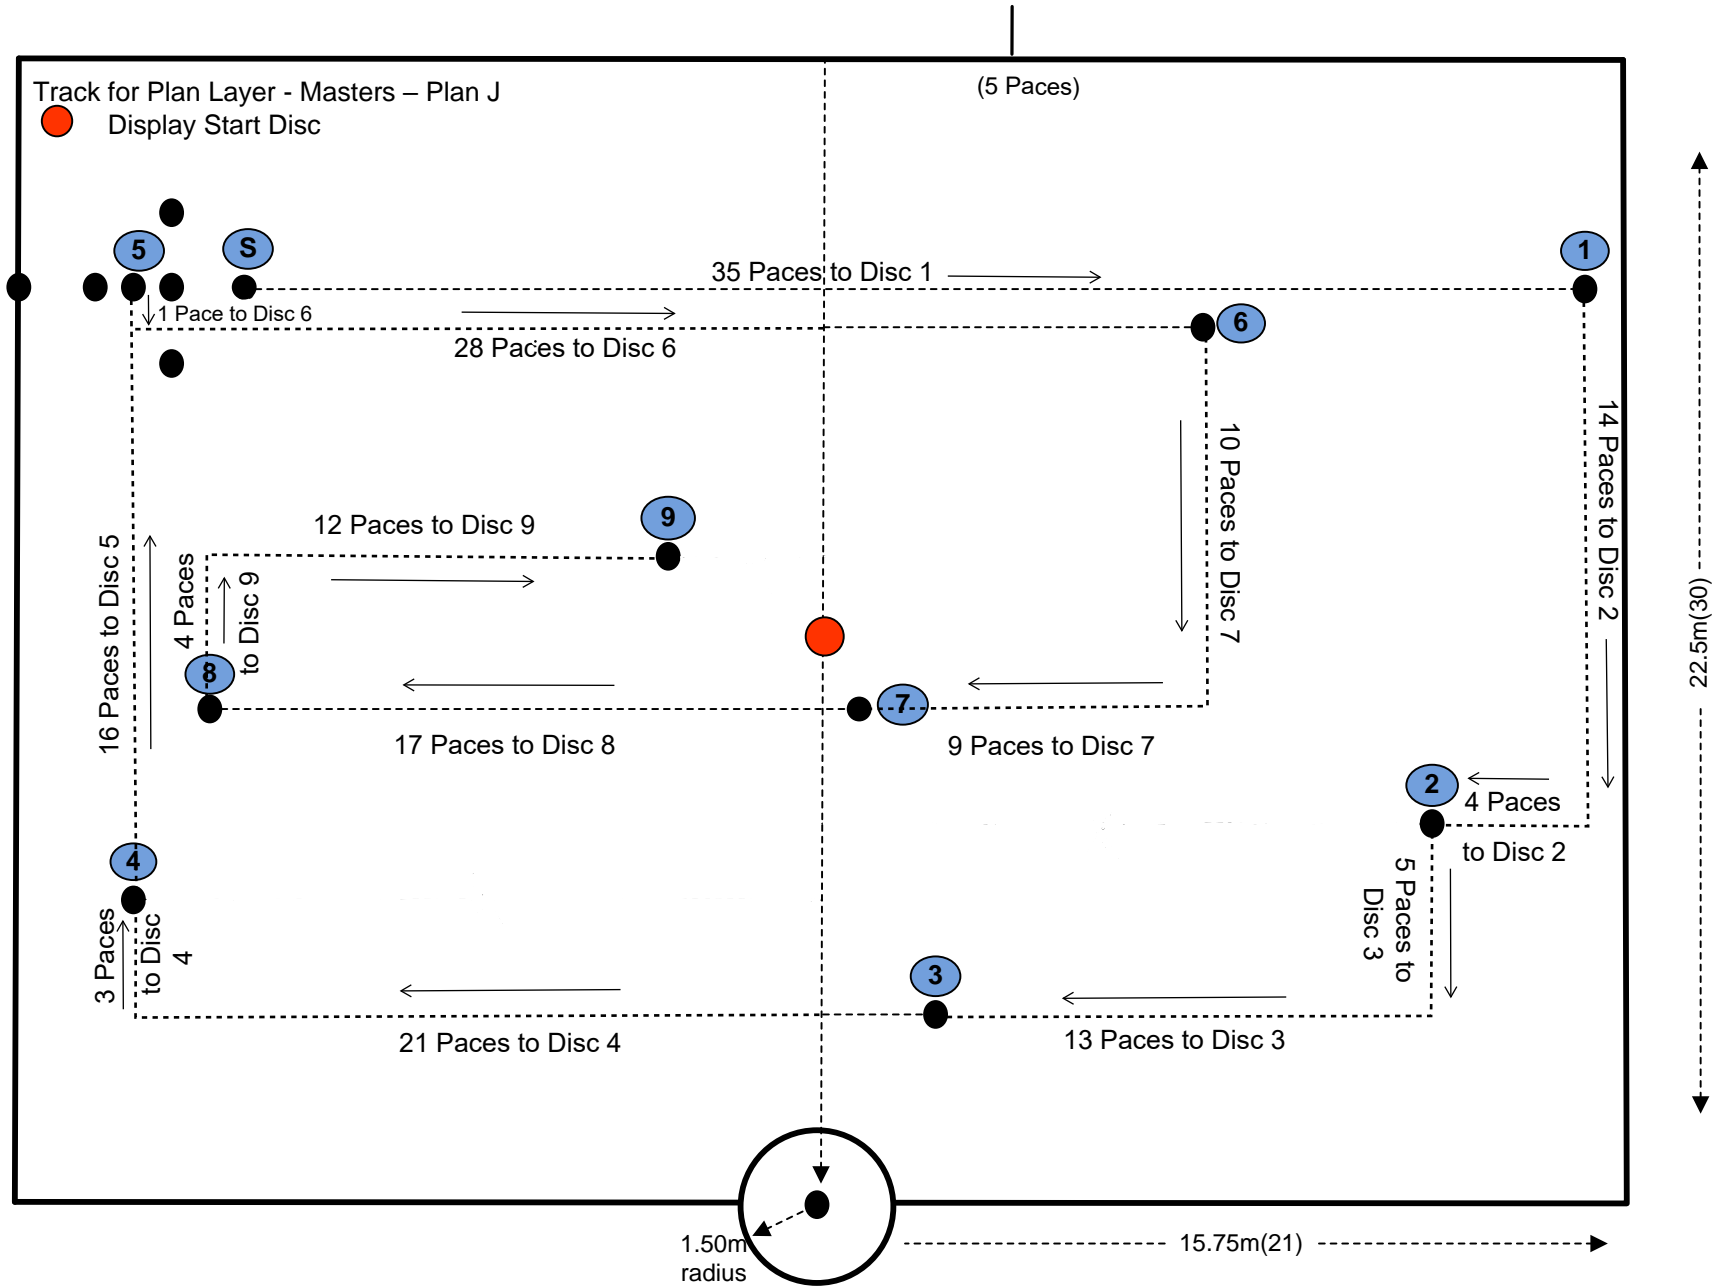

The logo features the word "MARCHING" in a large, bold, dark purple sans-serif font. Behind the letters, there is a faint, light purple graphic of a marching band. Below the word "MARCHING", the words "NEW ZEALAND" are written in a smaller, white, sans-serif font, centered within a solid orange rectangular bar. The entire logo is set against a light purple, trapezoidal background that tapers to the right.

MARCHING

NEW ZEALAND

Field Layout Sheets
ALL Grades 2024-2025

Figure 1 – Setting Out Requirements

MASTERS GRADE

MASTERS GRADE

SENIOR GRADE

SENIOR GRADE

UNDER 18 GRADE

Track for Plan Layer - Under 18 - Plan J

UNDER 18 GRADE

Track for Plan Layer - Under 18 - Plan J

UNDER 13 GRADE

Track for Plan Layer - Under 13 - Plan J

UNDER 13 GRADE

Track for Plan Layer - Under 13 - Plan J

Technical
Assembly
Disc
18.91m
(31)

R & I Finish Disc Display Start Disc

INTRODUCTORY GRADE DISC LAYOUT

INTRODUCTORY GRADE DISC LAYOUT