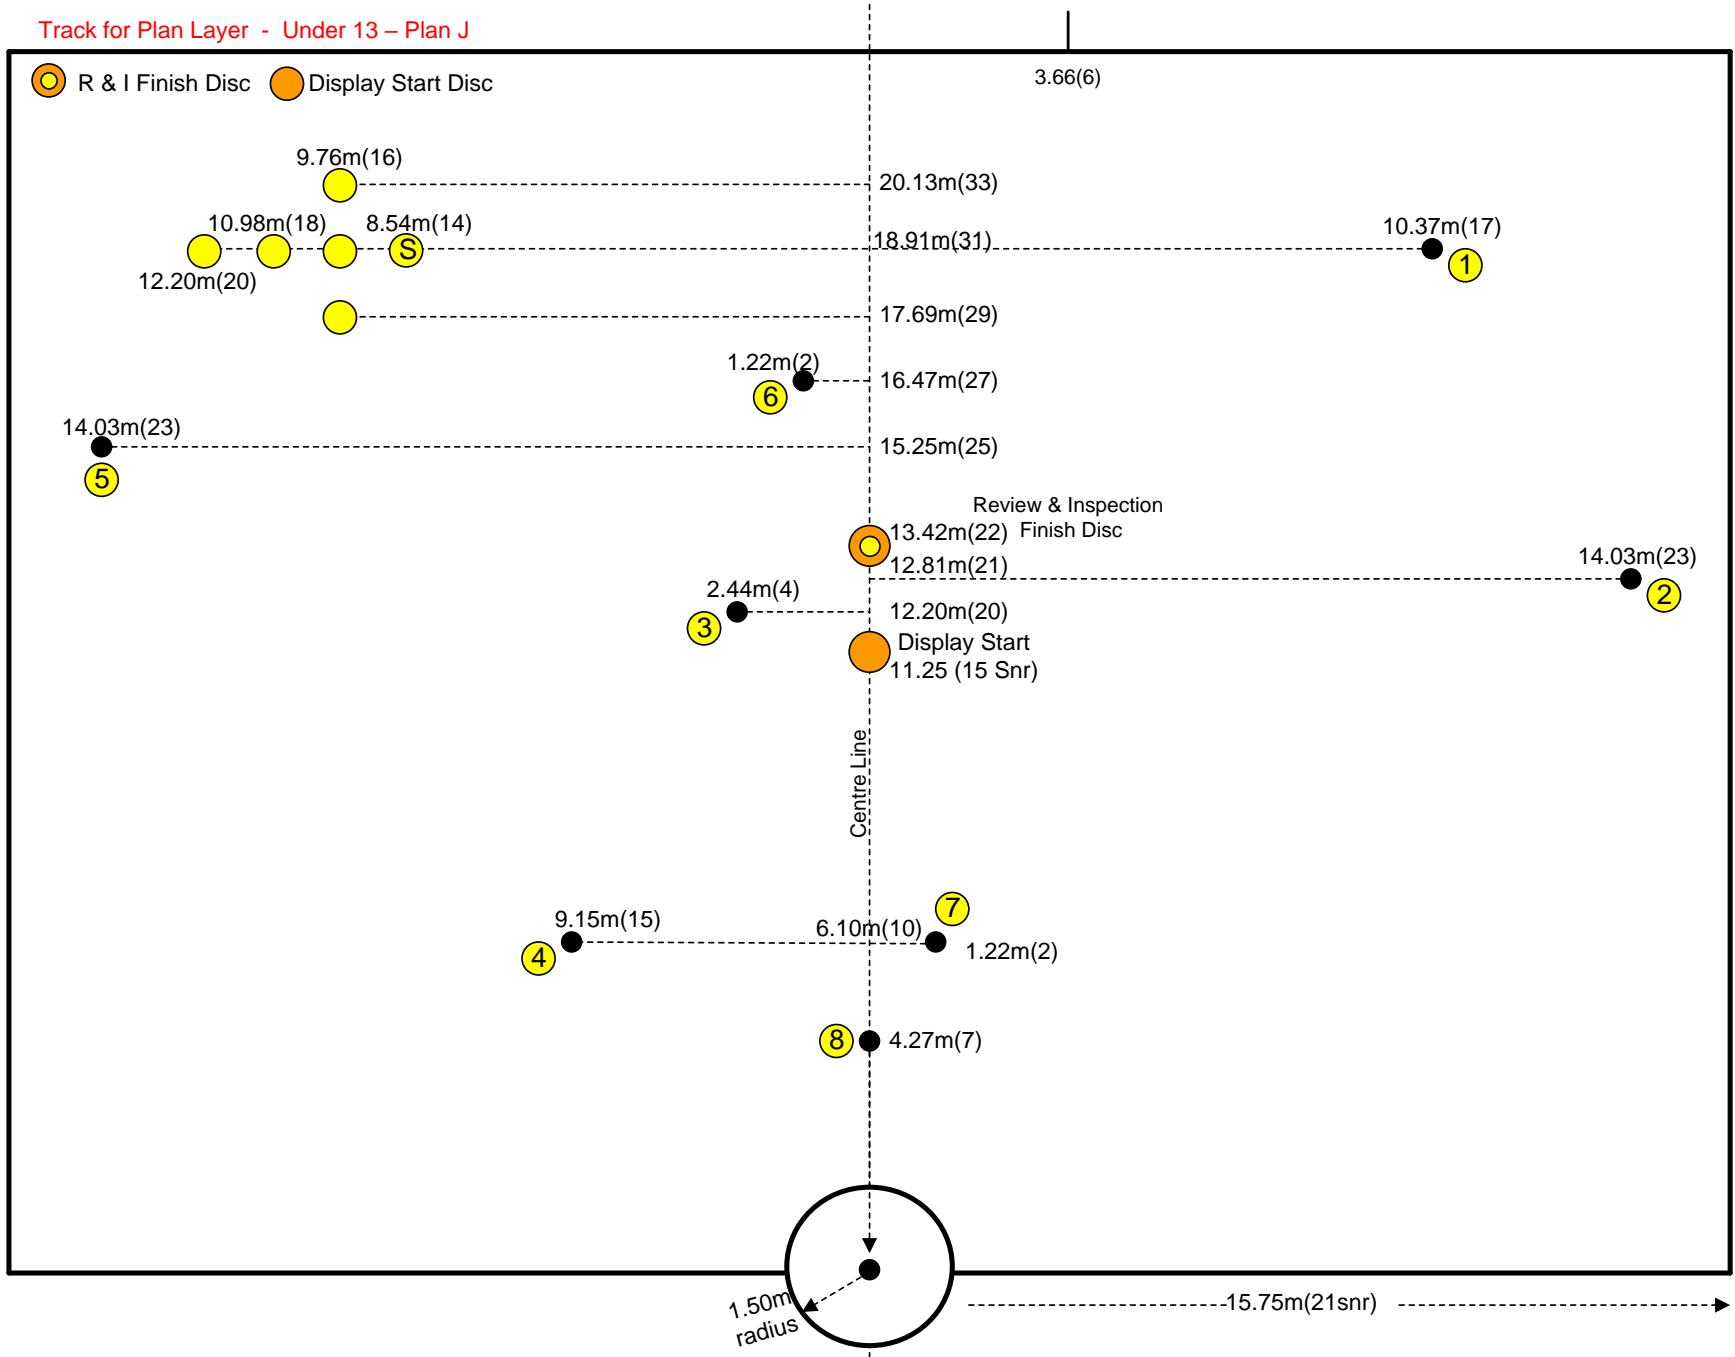

Track for Plan Layer - Under 13 - Plan J

Technical
Assembly
Disc
18.91m
(31)

 R & I Finish Disc  Display Start Disc

Review & Inspection

Centre Line

1.50m
radius

15.75m(21snr)

22.50m(30snr)