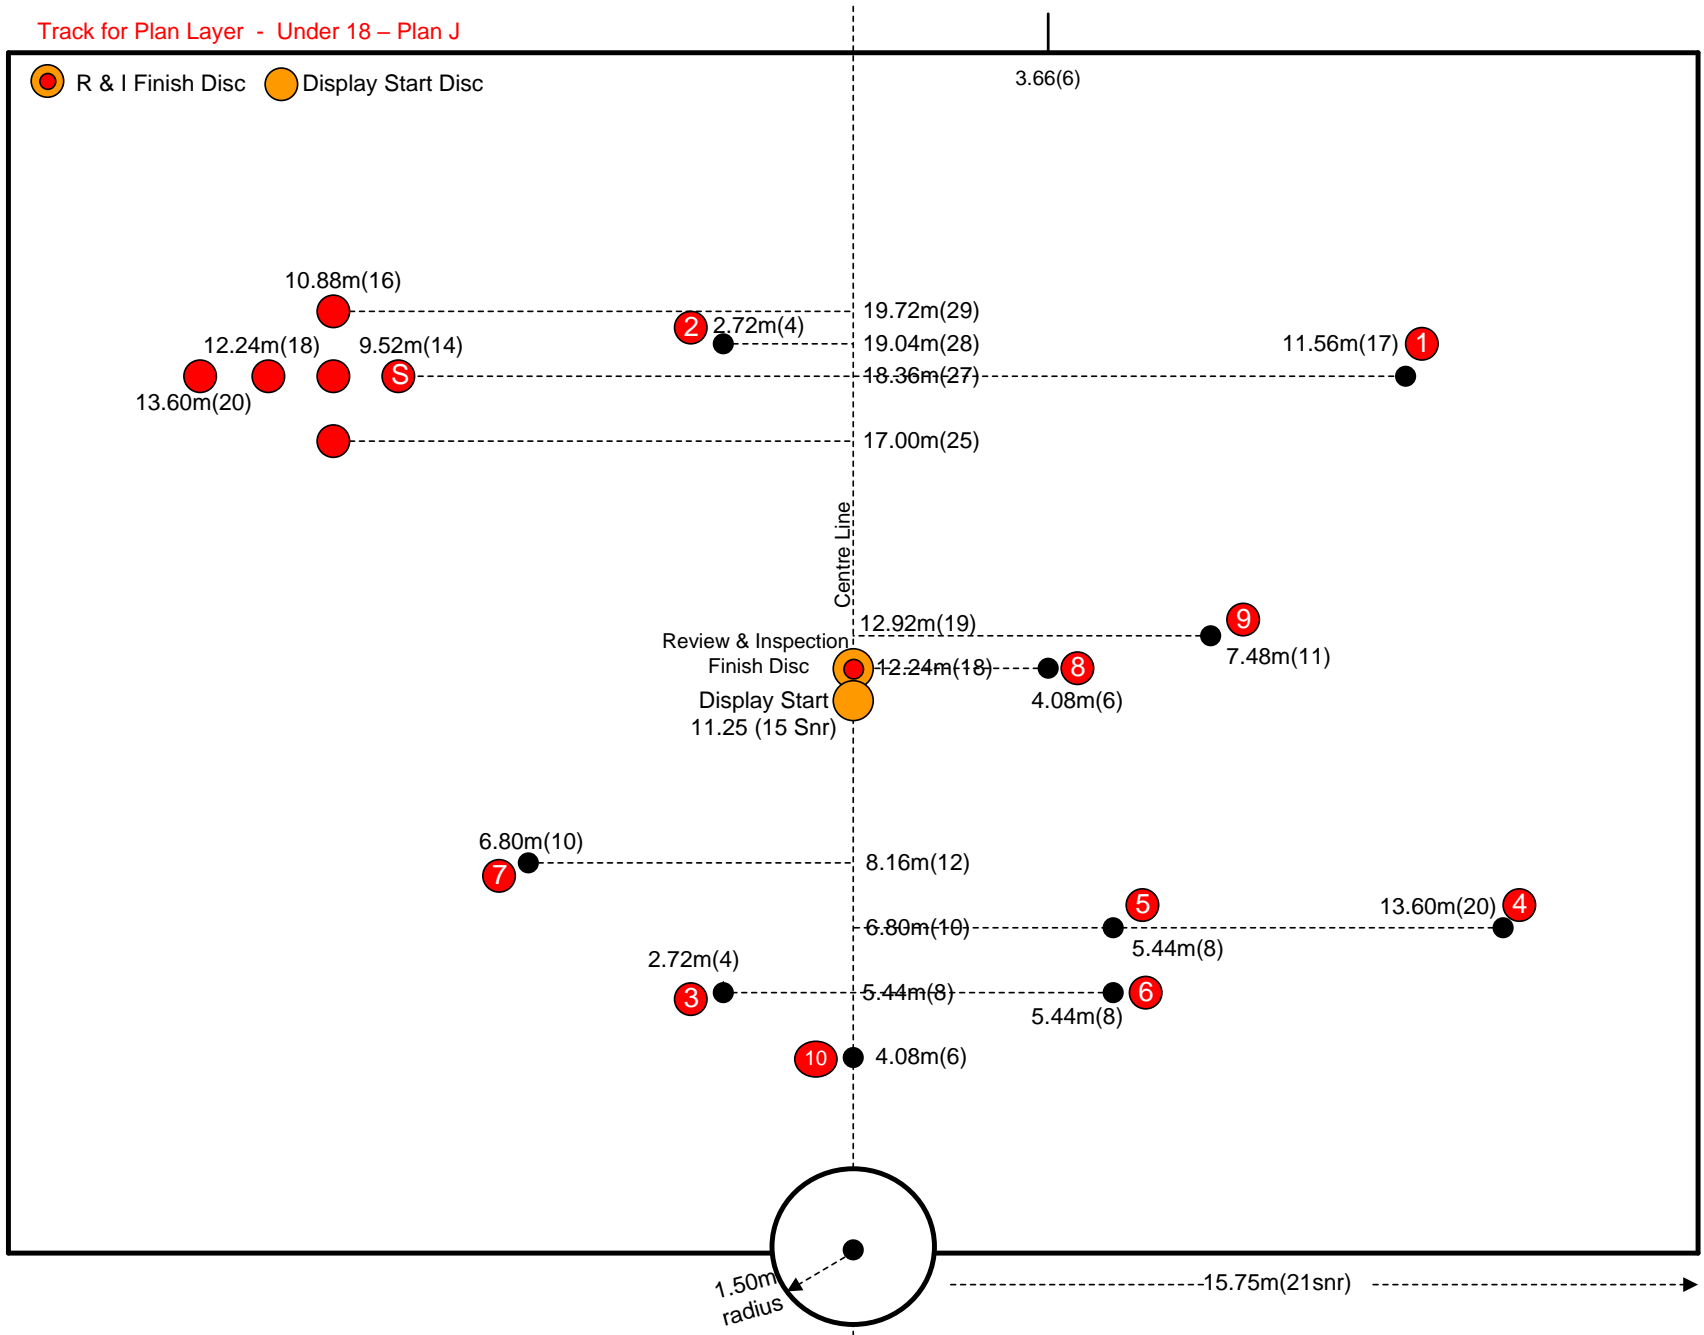

Track for Plan Layer - Under 18 - Plan J

● R & I Finish Disc
 ● Display Start Disc

Technical
 Assembly
 Disc
 19.72m
 (29)

1.50m
radius

22.50m(30snr)