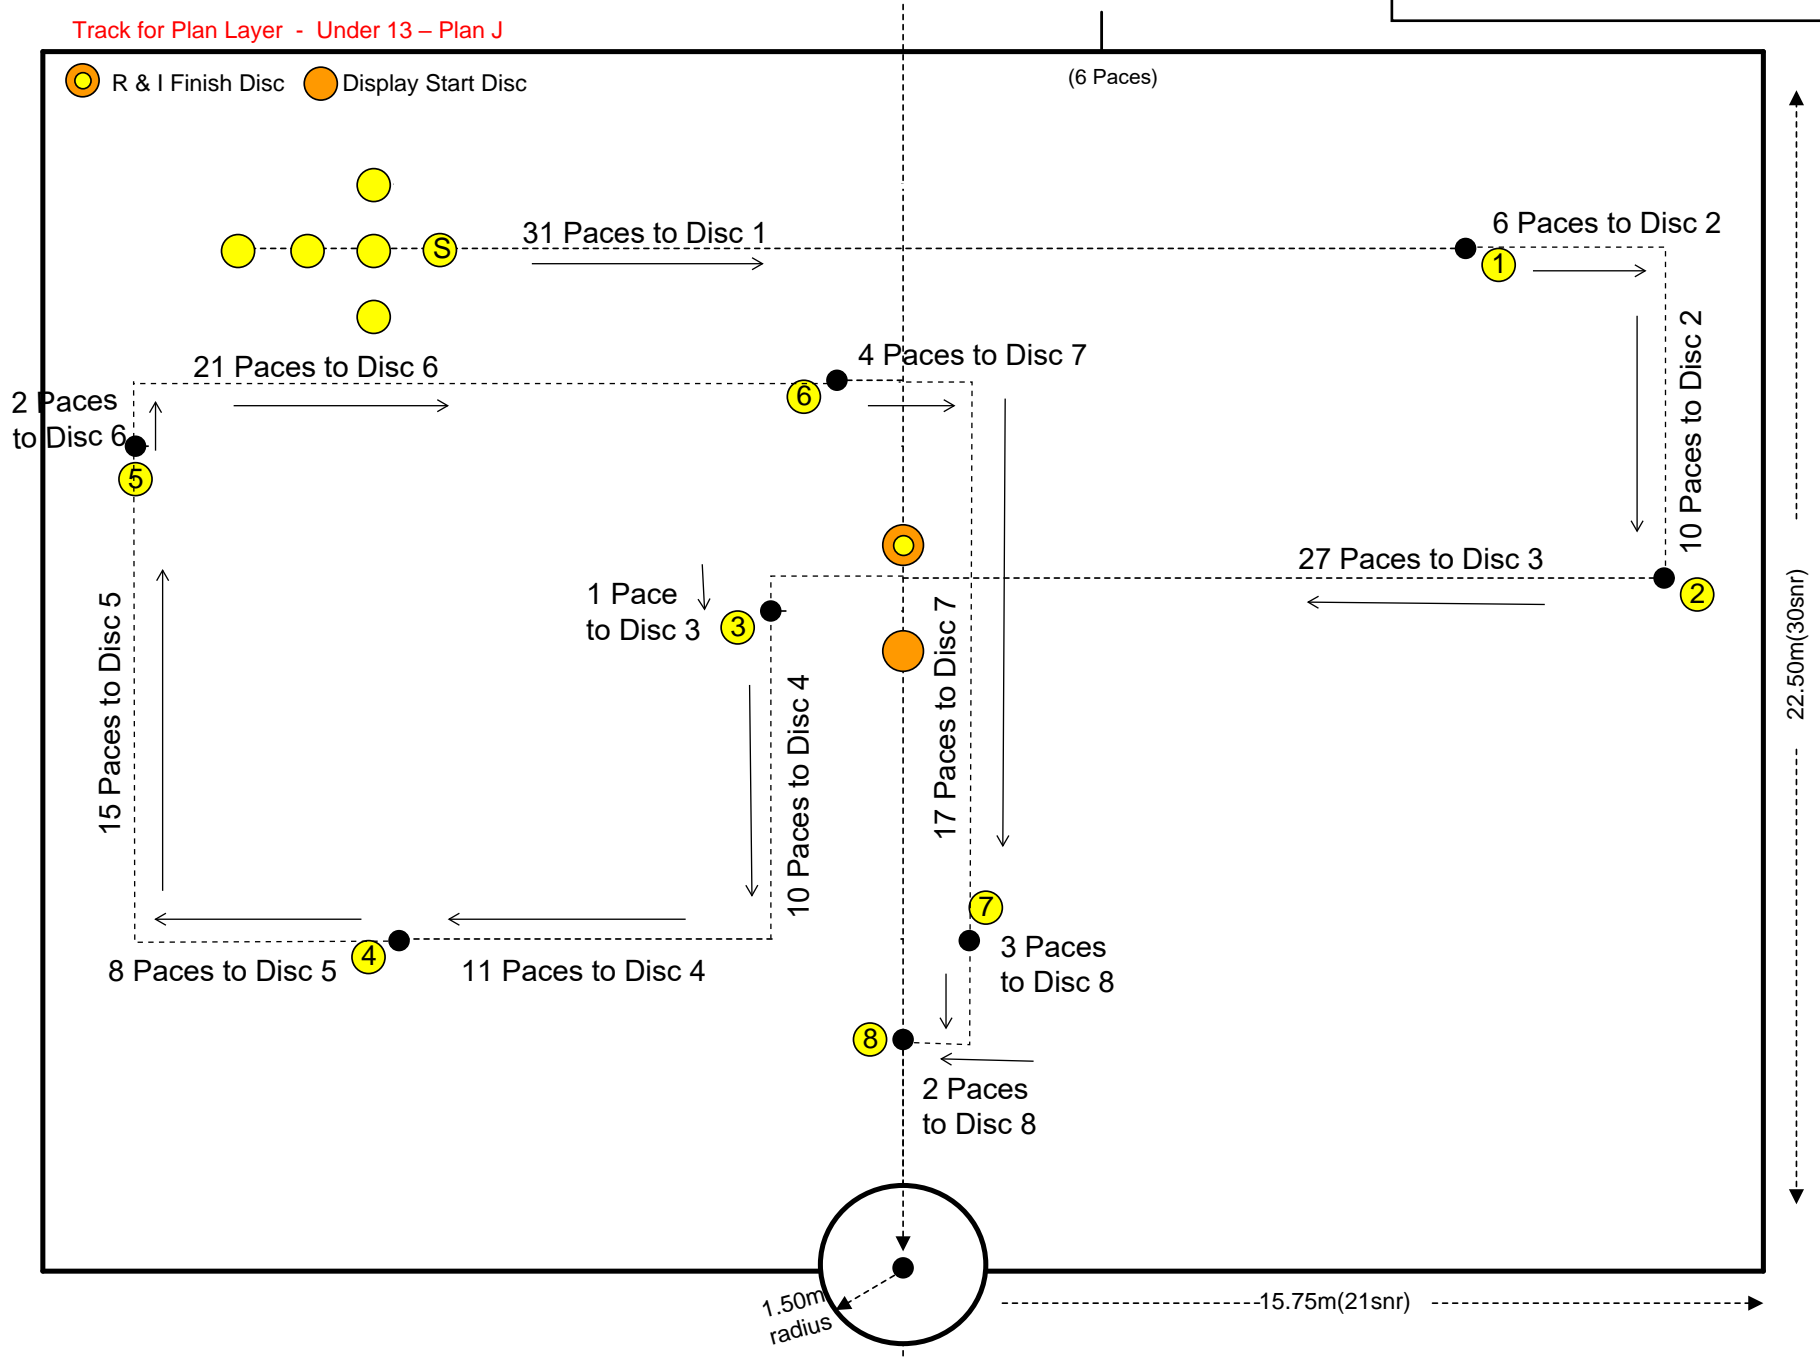

# UNDER 13 GRADE

Track for Plan Layer - Under 13 - Plan J

## Track for Plan Layer - Under 13 – Plan J

Technical  
Assembly  
Disc  
18.91m  
(31)

 R & I Finish Disc  Display Start Disc