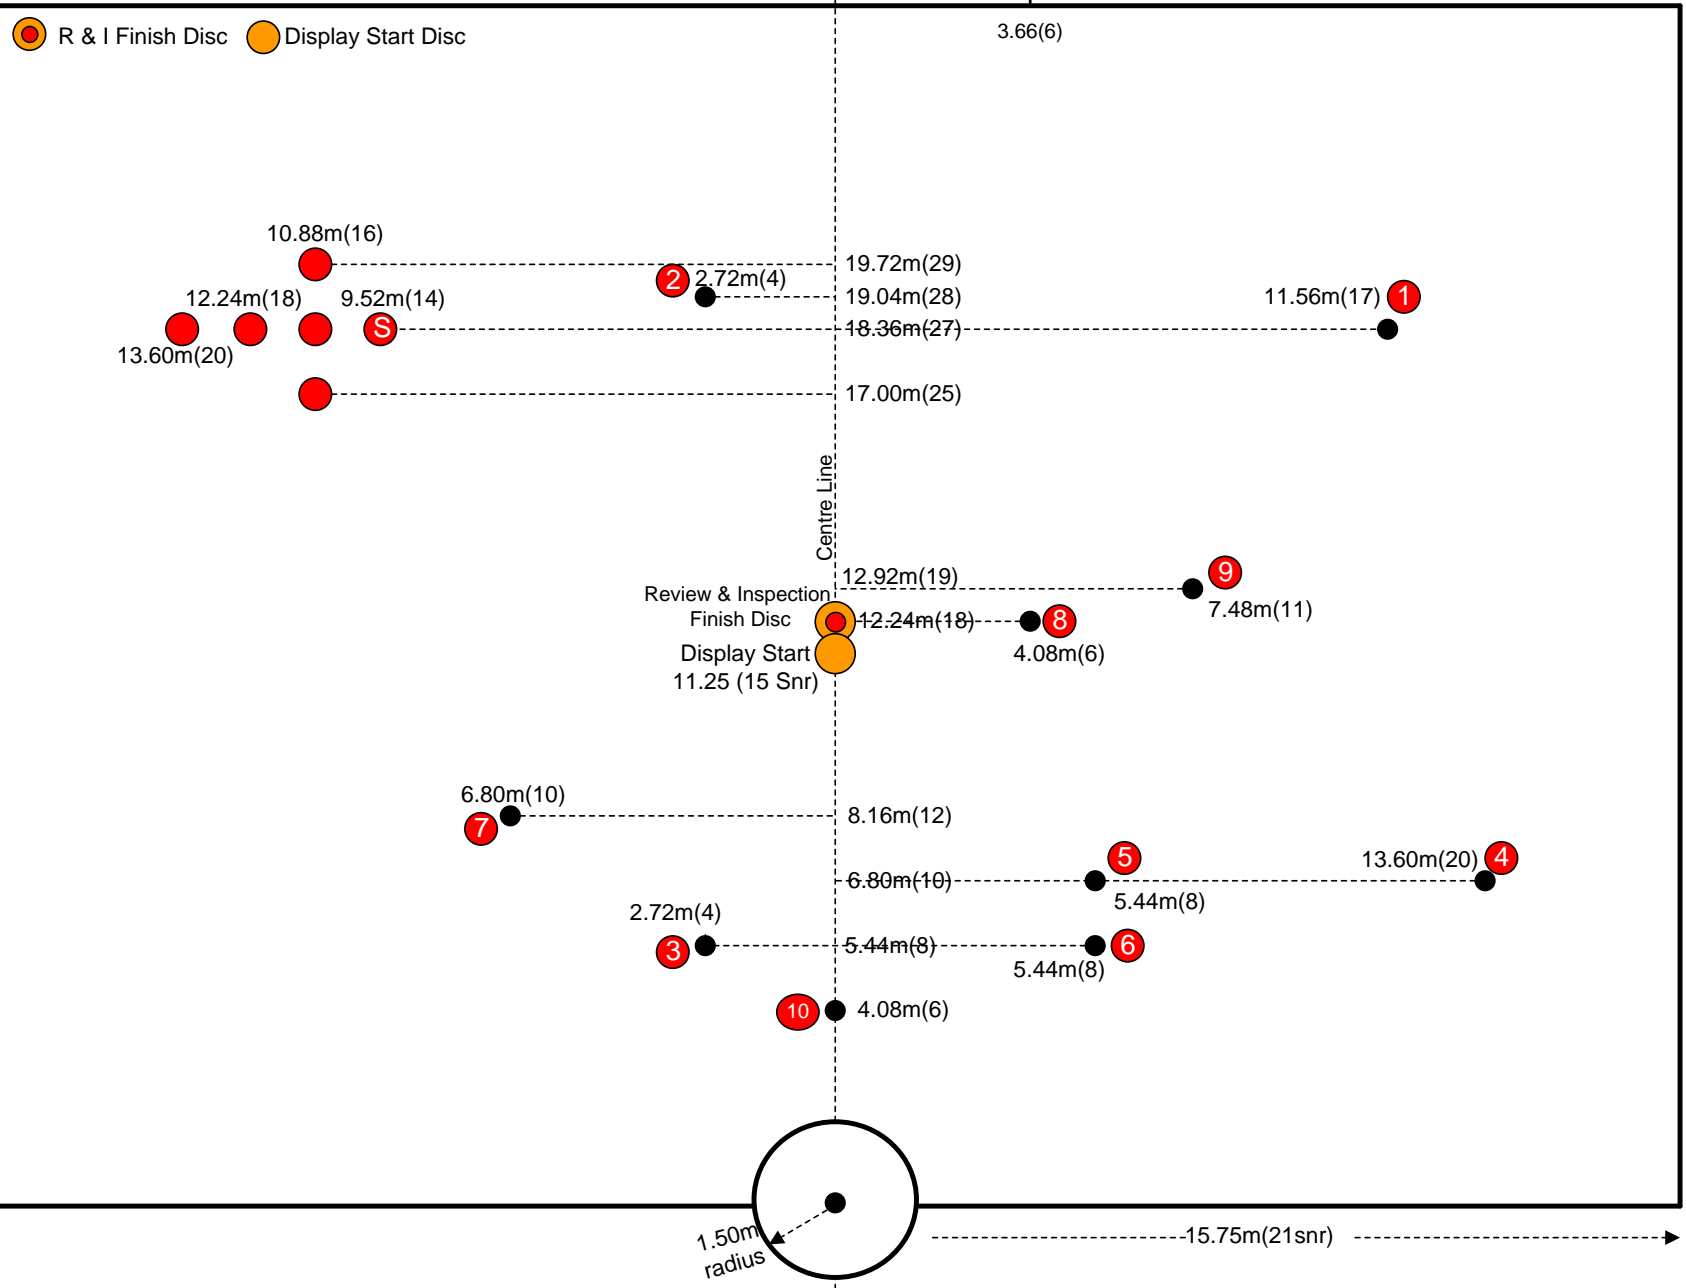

UNDER 18 GRADE

Track for Plan Layer - Under 18 - Plan J

 R & I Finish Disc  Display Start Disc

UNDER 18 GRADE

Track for Plan Layer - Under 18 - Plan J

22.50m (30snr)