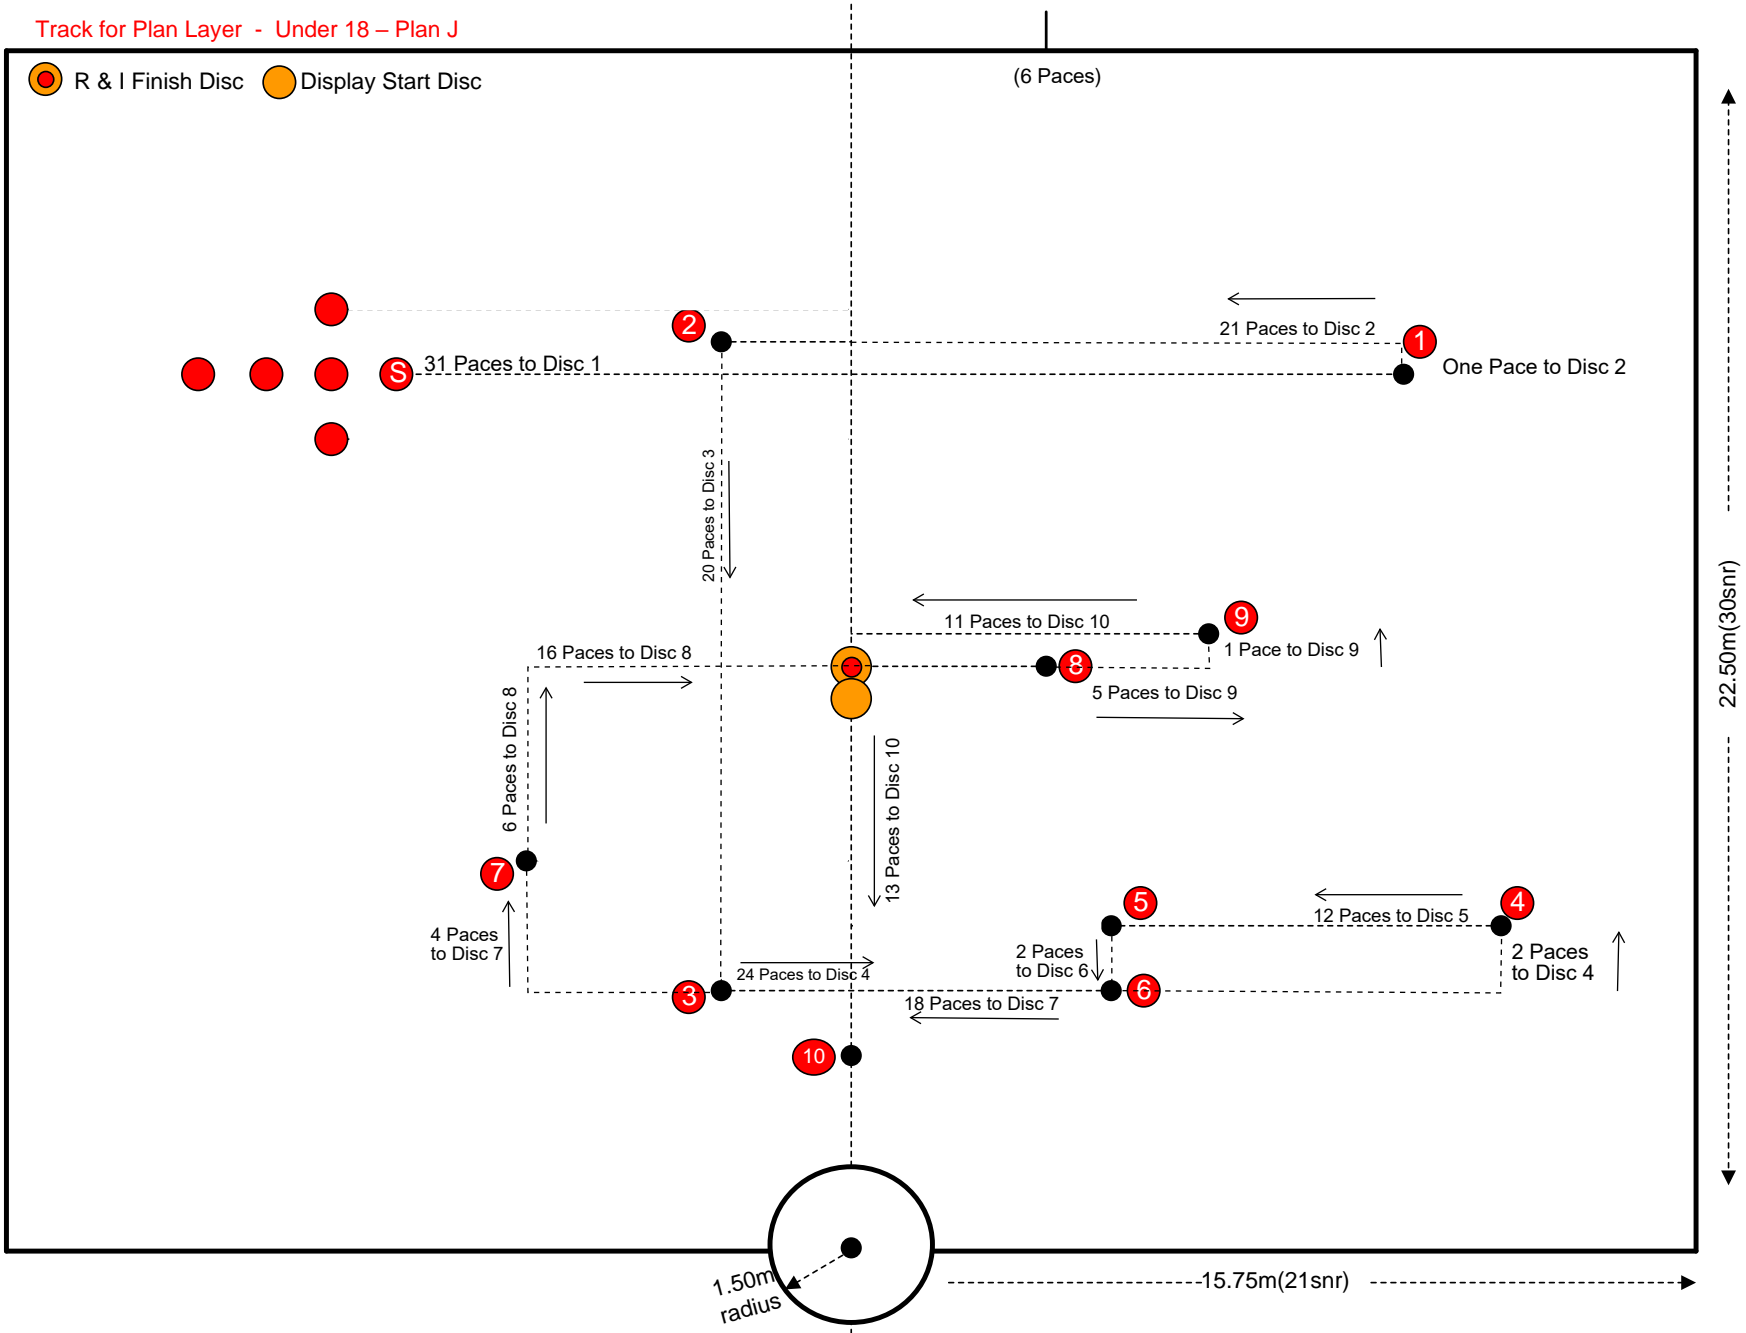

UNDER 18 GRADE

Track for Plan Layer - Under 18 - Plan J

 R & I Finish Disc  Display Start Disc

UNDER 18 GRADE

Track for Plan Layer - Under 18 - Plan J

22.50m (30snr)